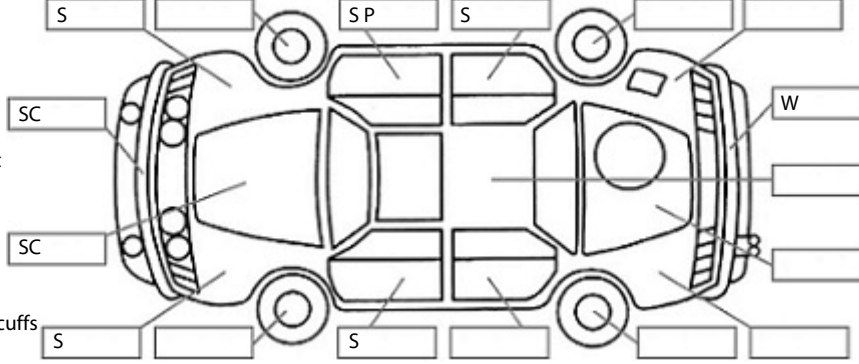

Make: Subaru	Model: XV	Body Style: Hatchback
Year: 2015	Registration: PWD24	Reg Expiry: 05 Apr 2025
WoF Expiry: 11 May 2025	Odometer: 83,769 Kms	Good No: 25788007
VIN: 7AT0GF1XX22111361	Next Service: 90,000kms	Service History: No

Key:

- S = scratch
- D = dent
- R = rust
- PT = paint defect
- C = crack
- P = pin dent
- * = decals
- SC = stone chips
- W = significant scuffs

Body Inspection Comments

Drivers side wing mirror not folding.