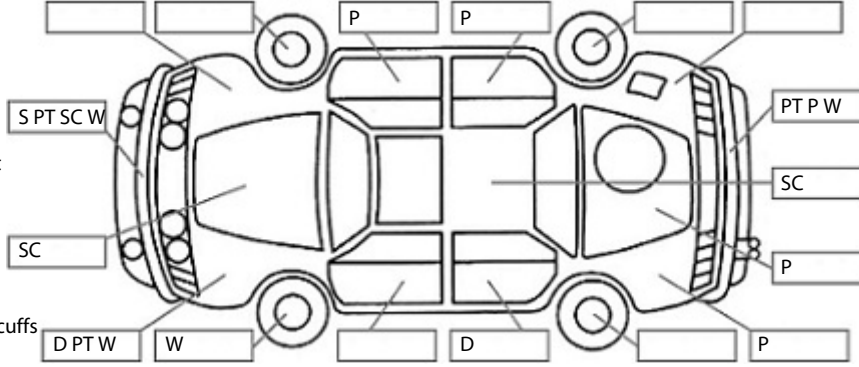

**Key:**

- S = scratch
- D = dent
- R = rust
- PT = paint defect
- C = crack
- P = pin dent
- \* = decals
- SC = stone chips
- W = significant scuffs

Body Inspection Comments

Small hole in rear bumper

Note: some defects & blemishes may not be displayed in the diagram

Engine Timing Mechanism: Timing Chain  
Evidence of Cam Belt Replacement: Not Applicable Kms:

	Pass	Fail	N/A
<b>Engine</b>			
Oil level	✓		
Smoke & fumes	✓		
Performance	✓		
Noise	✓		
<b>Cooling System</b>			
Coolant condition	✓		
Performance	✓		
Radiator / Hoses (visual)	✓		
<b>Transmission</b>			
Operation	✓		
Noise	✓		
Clutch			✓
CV joints	✓		
Wheel bearings	✓		
<b>Brakes</b>			
Performance	✓		
Hand Brake	✓		
<b>Tyres</b> (lowest observed tread depth of tyres)			
Left front	5.4	mm	
Right front	5.9	mm	
Left rear	4.8	mm	
Right rear	4.7	mm	
Spare	N/A		
<b>Suspension</b>			
Suspension performance	✓		
Steering performance	✓		
Shock absorbers	✓		
<b>Air Conditioning / Heater</b>			
Operation	✓		
<b>Electrical / Accessories</b>			
Head lights	✓		
Tail lights	✓		
Indicators	✓		
Dashboard warning lights	✓		
Wipers (front & rear)	✓		
Window winder FL	✓		
Window winder FR	✓		
Window winder RL	✓		
Window winder RR	✓		
Rear view mirrors	✓		
Radio (basic test only)	✓		
CD (basic test only)	✓		
Number of keys	2		
Central locking	✓		
Remote locking	✓		
Sat. Nav. (basic test only)			✓
Reversing camera		✓	