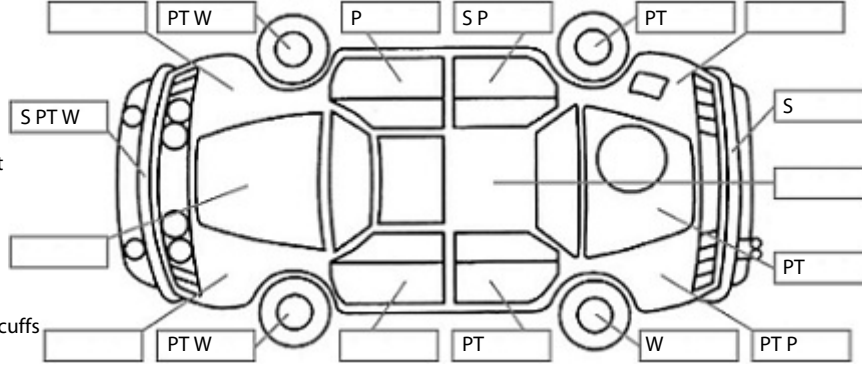

**Key:**

- S = scratch
- D = dent
- R = rust
- PT = paint defect
- C = crack
- P = pin dent
- \* = decals
- SC = stone chips
- W = significant scuffs

Body Inspection Comments

Note: some defects & blemishes may not be displayed in the diagram

Engine Timing Mechanism: Timing Chain  
Evidence of Cam Belt Replacement: Not Applicable Kms:

	Pass	Fail	N/A
<b>Engine</b>			
Oil level	✓		
Smoke & fumes	✓		
Performance	✓		
Noise	✓		
<b>Cooling System</b>			
Coolant condition	✓		
Performance	✓		
Radiator / Hoses (visual)	✓		
<b>Transmission</b>			
Operation	✓		
Noise	✓		
Clutch			✓
CV joints	✓		
Wheel bearings	✓		
<b>Brakes</b>			
Performance	✓		
Hand Brake	✓		
<b>Tyres</b> (lowest observed tread depth of tyres)			
Left front	2.5	mm	
Right front	2.2	mm	
Left rear	5.1	mm	
Right rear	5.1	mm	
Spare	Yes		
<b>Suspension</b>			
Suspension performance	✓		
Steering performance	✓		
Shock absorbers	✓		
<b>Air Conditioning / Heater</b>			
Operation	✓		
<b>Electrical / Accessories</b>			
Head lights	✓		
Tail lights	✓		
Indicators	✓		
Dashboard warning lights	✓		
Wipers (front & rear)	✓		
Window winder FL	✓		
Window winder FR	✓		
Window winder RL	✓		
Window winder RR	✓		
Rear view mirrors	✓		
Radio (basic test only)	✓		
CD (basic test only)	✓		
Number of keys	2		
Central locking	✓		
Remote locking	✓		
Sat. Nav. (basic test only)			✓
Reversing camera			✓