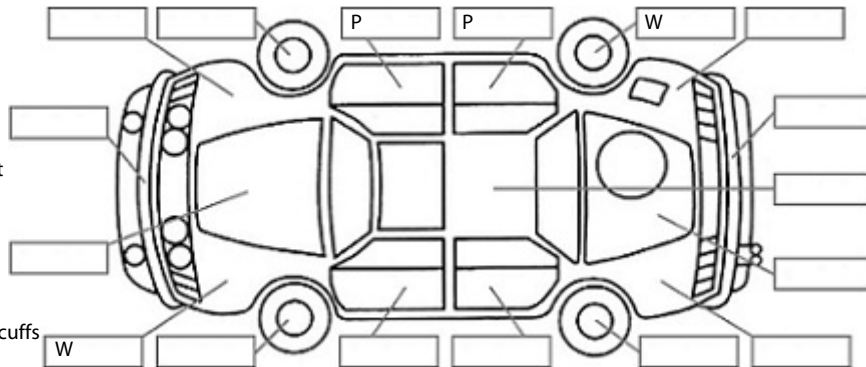

<b>Make:</b> Subaru	<b>Model:</b> Exiqa	<b>Body Style:</b> Wagon
<b>Year:</b> 2012	<b>Registration:</b>	<b>Reg Expiry:</b>
<b>WoF Expiry:</b> 13 Dec 2025	<b>Odometer:</b> 112,421 Kms	<b>Good No:</b> 25786291
<b>VIN:</b> 7AT0GF1RX24018095	<b>Next Service:</b> 122,392 Kms	<b>Service History:</b> No

**Key:**

- S = scratch
- D = dent
- R = rust
- PT = paint defect
- C = crack
- P = pin dent
- \* = decals
- SC = stone chips
- W = significant scuffs

Body Inspection Comments

Note: some defects & blemishes may not be displayed in the diagram