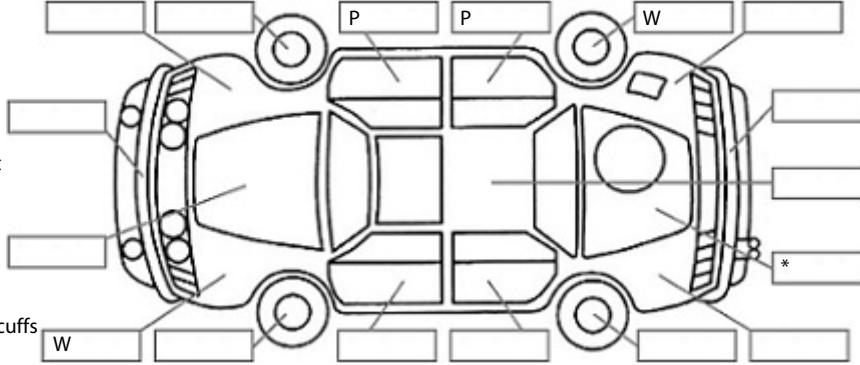

Make: Subaru	Model: Exiga	Body Style: Wagon
Year: 2012	Registration:	Reg Expiry:
WoF Expiry: 26 Jun 2025	Odometer: 122,404 Kms	Good No: 25786291
VIN: 7AT0GF1RX24018095	Next Service: 122392	Service History: No

Key:

- S = scratch
- D = dent
- R = rust
- PT = paint defect
- C = crack
- P = pin dent
- * = decals
- SC = stone chips
- W = significant scuffs

Body Inspection Comments

Note: some defects & blemishes may not be displayed in the diagram