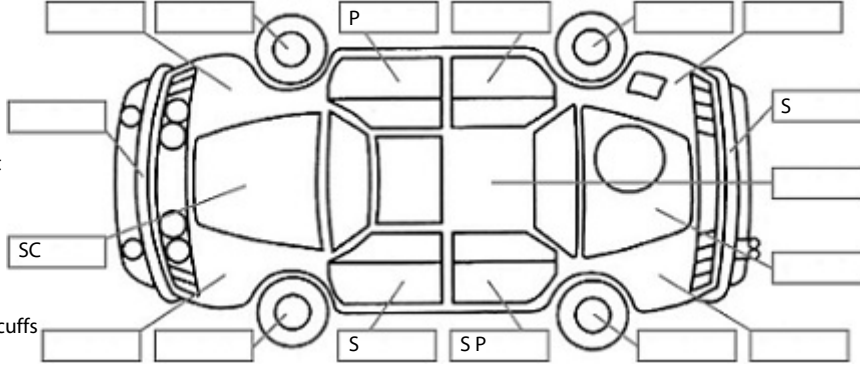

Make: Subaru	Model: Exiga	Body Style: Wagon
Year: 2014	Registration:	Reg Expiry:
WoF Expiry: 02 Jul 2025	Odometer: 81,405 Kms	Good No: 25786289
VIN: 7AT0GF1RX24012243	Next Service: 91,400 Kms	Service History: No

Key:

- S = scratch
- D = dent
- R = rust
- PT = paint defect
- C = crack
- P = pin dent
- * = decals
- SC = stone chips
- W = significant scuffs

Body Inspection Comments

Paint needs cut+polish

Note: some defects & blemishes may not be displayed in the diagram

Engine Timing Mechanism: Timing Chain
Evidence of Cam Belt Replacement: Not Applicable Kms:

	Pass	Fail	N/A
Engine			
Oil level	✓		
Smoke & fumes	✓		
Performance	✓		
Noise	✓		
Cooling System			
Coolant condition	✓		
Performance	✓		
Radiator / Hoses (visual)	✓		
Transmission			
Operation	✓		
Noise	✓		
Clutch			✓
CV joints	✓		
Wheel bearings	✓		
Brakes			
Performance	✓		
Hand Brake	✓		
Tyres (lowest observed tread depth of tyres)			
Left front	5.6	mm	
Right front	5.4	mm	
Left rear	5.1	mm	
Right rear	5.7	mm	
Spare	Yes		
Suspension			
Suspension performance	✓		
Steering performance	✓		
Shock absorbers	✓		
Air Conditioning / Heater			
Operation	✓		
Electrical / Accessories			
Head lights	✓		
Tail lights	✓		
Indicators	✓		
Dashboard warning lights	✓		
Wipers (front & rear)	✓		
Window winder FL	✓		
Window winder FR	✓		
Window winder RL	✓		
Window winder RR	✓		
Rear view mirrors	✓		
Radio (basic test only)	✓		
CD (basic test only)	✓		
Number of keys	2		
Central locking	✓		
Remote locking	✓		
Sat. Nav. (basic test only)			✓
Reversing camera			✓