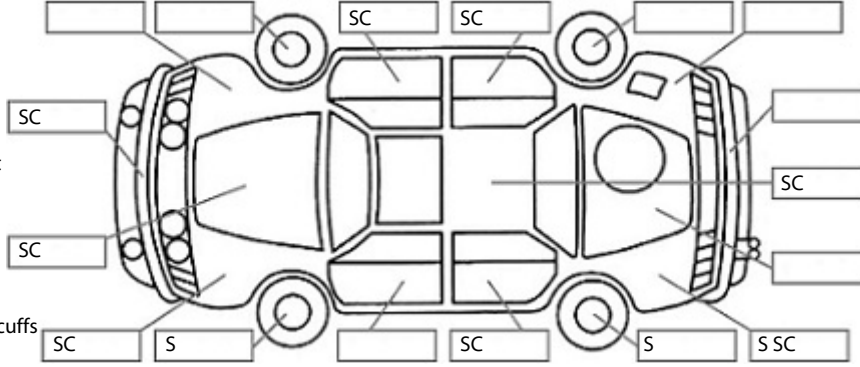

**Key:**

- S = scratch
- D = dent
- R = rust
- PT = paint defect
- C = crack
- P = pin dent
- \* = decals
- SC = stone chips
- W = significant scuffs

Body Inspection Comments

Minor stone chips windscreen ,