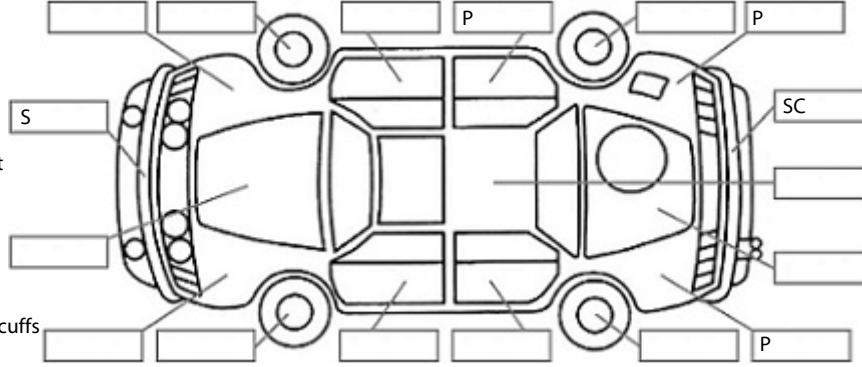

Make: KIA	Model: RIO	Body Style: Hatchback
Year: 2021	Registration: NGF982	Reg Expiry: 14 Jul 2024
WoF Expiry: 28 Mar 2025	Odometer: 45,352 Kms	Good No: 25782759
VIN: KNADB514MM649938	Next Service: 55,352kms	Service History: Yes

Key:

- S = scratch
- D = dent
- R = rust
- PT = paint defect
- C = crack
- P = pin dent
- * = decals
- SC = stone chips
- W = significant scuffs

Body Inspection Comments

Note: some defects & blemishes may not be displayed in the diagram