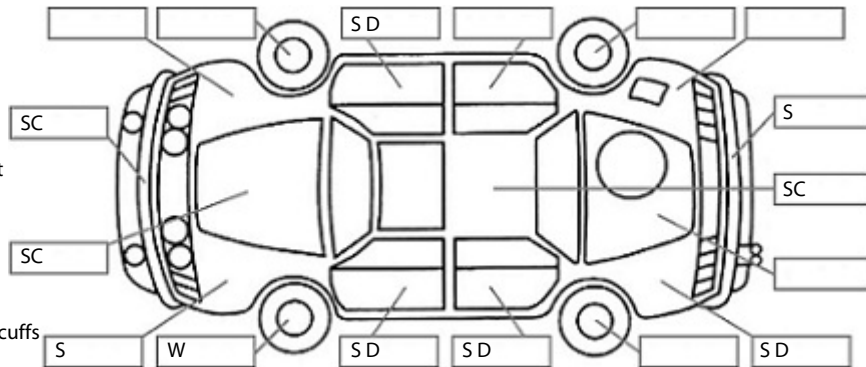

| | | |
|--------------------------------|---------------------------------|--------------------------------|
| Make: Nissan | Model: Dualis | Body Style: Wagon |
| Year: 2007 | Registration: HNU886 | Reg Expiry: 14 Sep 2024 |
| WoF Expiry: 10 May 2025 | Odometer: 146,849 Kms | Good No: 25781208 |
| VIN: 7AT0DH7HX1405861E | Next Service: 156,650kms | Service History: No |

Key:

- S = scratch
- D = dent
- R = rust
- PT = paint defect
- C = crack
- P = pin dent
- * = decals
- SC = stone chips
- W = significant scuffs

Body Inspection Comments

Note: some defects & blemishes may not be displayed in the diagram