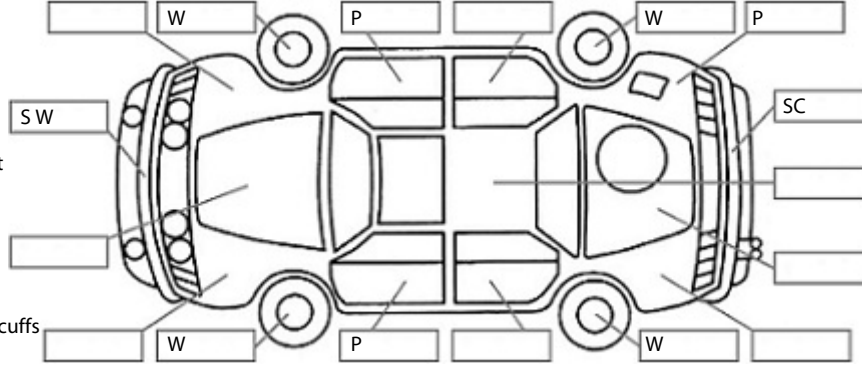

Key:

- S = scratch
- D = dent
- R = rust
- PT = paint defect
- C = crack
- P = pin dent
- * = decals
- SC = stone chips
- W = significant scuffs

Body Inspection Comments

Note: some defects & blemishes may not be displayed in the diagram

Engine Timing Mechanism: Timing Chain
Evidence of Cam Belt Replacement: Not Applicable Kms:

	Pass	Fail	N/A
Engine			
Oil level	✓		
Smoke & fumes	✓		
Performance	✓		
Noise	✓		
Cooling System			
Coolant condition	✓		
Performance	✓		
Radiator / Hoses (visual)	✓		
Transmission			
Operation	✓		
Noise	✓		
Clutch			✓
CV joints	✓		
Wheel bearings	✓		
Brakes			
Performance	✓		
Hand Brake	✓		
Tyres (lowest observed tread depth of tyres)			
Left front	4.0	mm	
Right front	4.5	mm	
Left rear	6.6	mm	
Right rear	6.5	mm	
Spare		N/A	
Suspension			
Suspension performance	✓		
Steering performance	✓		
Shock absorbers	✓		
Air Conditioning / Heater			
Operation	✓		
Electrical / Accessories			
Head lights	✓		
Tail lights	✓		
Indicators	✓		
Dashboard warning lights	✓		
Wipers (front & rear)	✓		
Window winder FL	✓		
Window winder FR	✓		
Window winder RL			✓
Window winder RR			✓
Rear view mirrors	✓		
Radio (basic test only)	✓		
CD (basic test only)	✓		
Number of keys	2		
Central locking	✓		
Remote locking	✓		
Sat. Nav. (basic test only)			✓
Reversing camera			✓