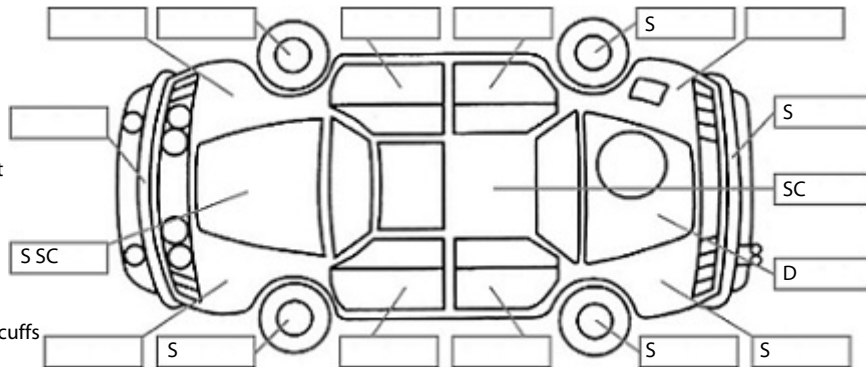

Key:

- S = scratch
- D = dent
- R = rust
- PT = paint defect
- C = crack
- P = pin dent
- * = decals
- SC = stone chips
- W = significant scuffs

Body Inspection Comments

Note: some defects & blemishes may not be displayed in the diagram

Engine Timing Mechanism: Timing Chain
 Evidence of Cam Belt Replacement: Not Applicable Kms:

	Pass	Fail	N/A
Engine			
Oil level	✓		
Smoke & fumes	✓		
Performance	✓		
Noise	✓		
Cooling System			
Coolant condition	✓		
Performance	✓		
Radiator / Hoses (visual)	✓		
Transmission			
Operation	✓		
Noise	✓		
Clutch			✓
CV joints	✓		
Wheel bearings	✓		
Brakes			
Performance	✓		
Hand Brake	✓		
Tyres (lowest observed tread depth of tyres)			
Left front	4	mm	
Right front	4	mm	
Left rear	6	mm	
Right rear	6	mm	
Spare		Yes	
Suspension			
Suspension performance	✓		
Steering performance	✓		
Shock absorbers	✓		
Air Conditioning / Heater			
Operation	✓		
Electrical / Accessories			
Head lights	✓		
Tail lights	✓		
Indicators	✓		
Dashboard warning lights	✓		
Wipers (front & rear)	✓		
Window winder FL	✓		
Window winder FR	✓		
Window winder RL	✓		
Window winder RR	✓		
Rear view mirrors	✓		
Radio (basic test only)	✓		
CD (basic test only)	✓		
Number of keys	2		
Central locking	✓		
Remote locking	✓		
Sat. Nav. (basic test only)			✓
Reversing camera	✓		