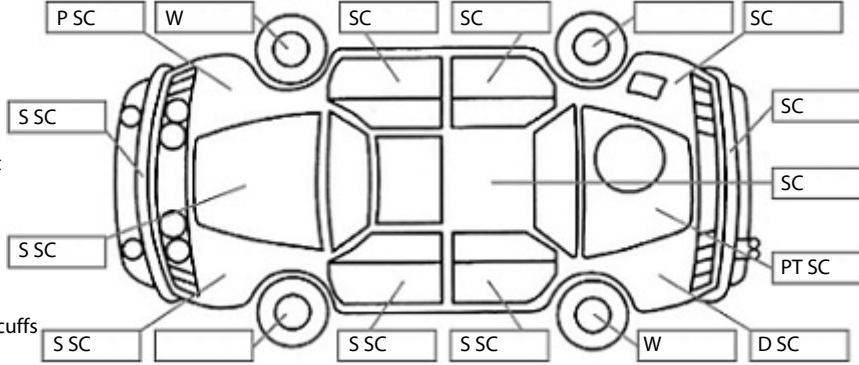

Make: Hyundai	Model: I30	Body Style: Hatchback
Year: 2010	Registration: FPH914	Reg Expiry: 15 Aug 2024
WoF Expiry: 23 May 2025	Odometer: 240,325 Kms	Good No: 25780945
VIN: KMHDB51DMBU2906i	Next Service: 255126	Service History: No

Key:

- S = scratch
- D = dent
- R = rust
- PT = paint defect
- C = crack
- P = pin dent
- * = decals
- SC = stone chips
- W = significant scuffs

Body Inspection Comments

Stain under bonnet stone chip protector/

Note: some defects & blemishes may not be displayed in the diagram

Conditions During Body Inspection: Wet

Under Carriage & Under Bonnet Inspection Comments

2wd

Interior Comments

Seats	Average
Carpets	Average
Panels	worn marks and holes
Dashboard	dash display flickers when car off