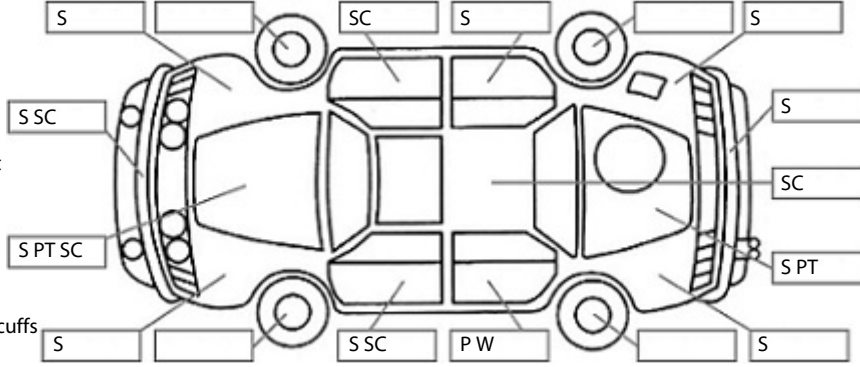

Make: Subaru	Model: Impreza	Body Style: Hatchback
Year: 2013	Registration: PJQ536	Reg Expiry: 11 Jul 2024
WoF Expiry: 30 Jan 2025	Odometer: 102,246 Kms	Good No: 25780540
VIN: 7AT0GF09X22012919	Next Service: 117,000	Service History: No

Key:

- S = scratch
- D = dent
- R = rust
- PT = paint defect
- C = crack
- P = pin dent
- * = decals
- SC = stone chips
- W = significant scuffs

Body Inspection Comments

Minor Stone Chips Windscreen
Left Fog Light Cover Missing