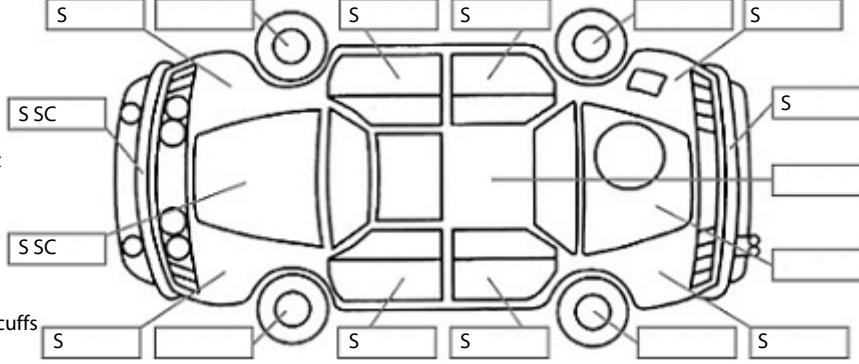

Key:

- S = scratch
- D = dent
- R = rust
- PT = paint defect
- C = crack
- P = pin dent
- * = decals
- SC = stone chips
- W = significant scuffs

Body Inspection Comments

LF washer cover missing

Note: some defects & blemishes may not be displayed in the diagram

Engine Timing Mechanism: Timing Chain
Evidence of Cam Belt Replacement: Not Applicable Kms:

	Pass	Fail	N/A
Engine			
Oil level	✓		
Smoke & fumes	✓		
Performance	✓		
Noise	✓		
Cooling System			
Coolant condition	✓		
Performance	✓		
Radiator / Hoses (visual)	✓		
Transmission			
Operation	✓		
Noise	✓		
Clutch			✓
CV joints	✓		
Wheel bearings	✓		
Brakes			
Performance	✓		
Hand Brake	✓		
Tyres (lowest observed tread depth of tyres)			
Left front	3.0	mm	
Right front	3.0	mm	
Left rear	4.0	mm	
Right rear	4.0	mm	
Spare	Yes		
Suspension			
Suspension performance	✓		
Steering performance	✓		
Shock absorbers	✓		
Air Conditioning / Heater			
Operation	✓		
Electrical / Accessories			
Head lights	✓		
Tail lights	✓		
Indicators	✓		
Dashboard warning lights	✓		
Wipers (front & rear)	✓		
Window winder FL	✓		
Window winder FR	✓		
Window winder RL	✓		
Window winder RR	✓		
Rear view mirrors	✓		
Radio (basic test only)	✓		
CD (basic test only)	✓		
Number of keys	1		
Central locking	✓		
Remote locking	✓		
Sat. Nav. (basic test only)			✓
Reversing camera	✓		