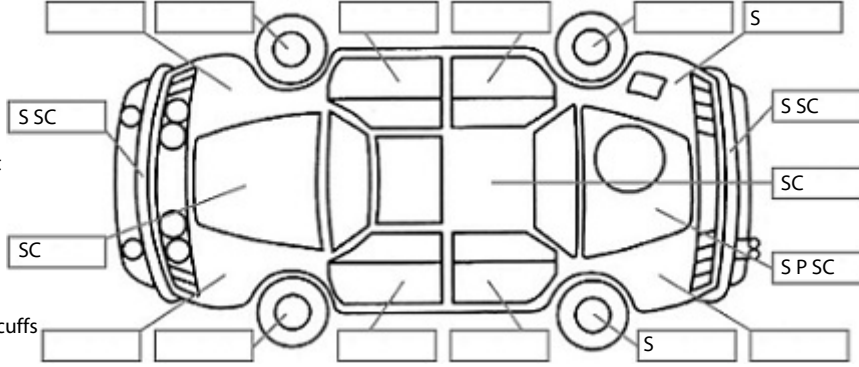

Make: Fiat	Model: Punto	Body Style: Hatchback
Year: 2015	Registration: JAD157	Reg Expiry: 31 Jul 2024
WoF Expiry: 11 Jun 2025	Odometer: 60,847 Kms	Good No: 25780063
VIN: ZFA199000P022484	Next Service: 61,767 kms	Service History: No

Key:

- S = scratch
- D = dent
- R = rust
- PT = paint defect
- C = crack
- P = pin dent
- * = decals
- SC = stone chips
- W = significant scuffs

Body Inspection Comments

Note: some defects & blemishes may not be displayed in the diagram