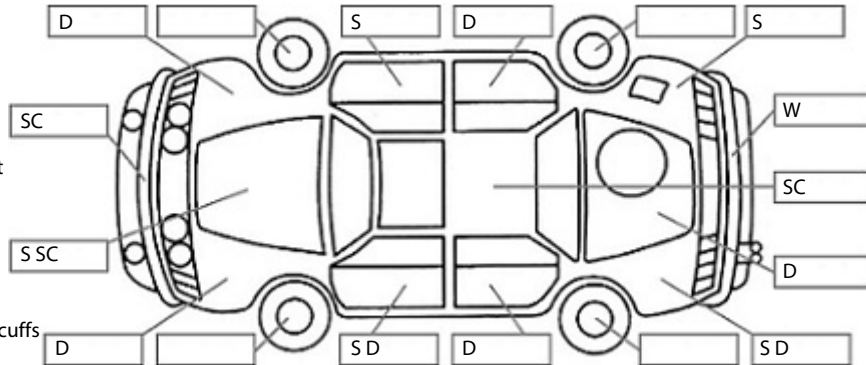

Make: KIA	Model: Sportage	Body Style: SUV
Year: 2017	Registration: LBH969	Reg Expiry: 02 Dec 2024
WoF Expiry: 09 Jan 2025	Odometer: 124,246 Kms	Good No: 25779493
VIN: KNAPN81CSH732935	Next Service: 137,700km	Service History: No

Key:

- S = scratch
- D = dent
- R = rust
- PT = paint defect
- C = crack
- P = pin dent
- * = decals
- SC = stone chips
- W = significant scuffs

Body Inspection Comments

Windscreen stone chips

Note: some defects & blemishes may not be displayed in the diagram

Engine Timing Mechanism: Timing Chain
 Evidence of Cam Belt Replacement: Not Applicable Kms:

	Pass	Fail	N/A
Engine			
Oil level	✓		
Smoke & fumes	✓		
Performance	✓		
Noise	✓		
Cooling System			
Coolant condition	✓		
Performance	✓		
Radiator / Hoses (visual)	✓		
Transmission			
Operation	✓		
Noise	✓		
Clutch			✓
CV joints	✓		
Wheel bearings	✓		
Brakes			
Performance	✓		
Hand Brake	✓		
Tyres (lowest observed tread depth of tyres)			
Left front	7.0	mm	
Right front	7.0	mm	
Left rear	7.0	mm	
Right rear	7.0	mm	
Spare	Yes		
Suspension			
Suspension performance	✓		
Steering performance	✓		
Shock absorbers	✓		
Air Conditioning / Heater			
Operation	✓		
Electrical / Accessories			
Head lights	✓		
Tail lights	✓		
Indicators	✓		
Dashboard warning lights	✓		
Wipers (front & rear)	✓		
Window winder FL	✓		
Window winder FR	✓		
Window winder RL	✓		
Window winder RR	✓		
Rear view mirrors	✓		
Radio (basic test only)	✓		
CD (basic test only)	✓		
Number of keys	2		
Central locking	✓		
Remote locking	✓		
Sat. Nav. (basic test only)			✓
Reversing camera	✓		