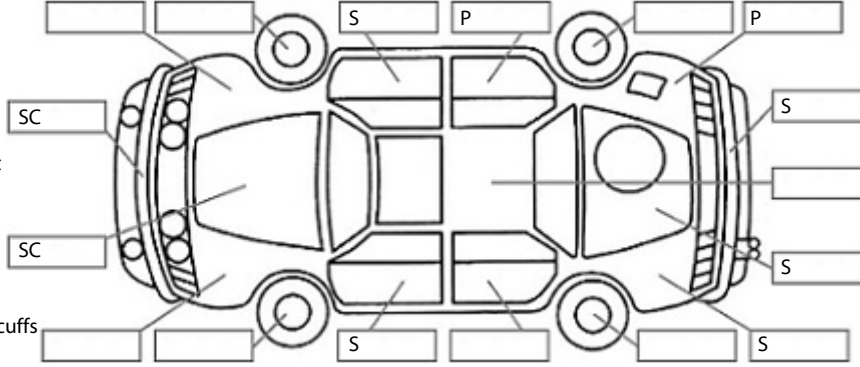

Key:

- S = scratch
- D = dent
- R = rust
- PT = paint defect
- C = crack
- P = pin dent
- * = decals
- SC = stone chips
- W = significant scuffs

Body Inspection Comments

Note: some defects & blemishes may not be displayed in the diagram

Engine Timing Mechanism: Timing Chain
Evidence of Cam Belt Replacement: Not Applicable Kms:

	Pass	Fail	N/A
Engine			
Oil level	✓		
Smoke & fumes	✓		
Performance	✓		
Noise	✓		
Cooling System			
Coolant condition	✓		
Performance	✓		
Radiator / Hoses (visual)	✓		
Transmission			
Operation	✓		
Noise	✓		
Clutch			✓
CV joints	✓		
Wheel bearings	✓		
Brakes			
Performance	✓		
Hand Brake	✓		
Tyres (lowest observed tread depth of tyres)			
Left front	6.0	mm	
Right front	7.0	mm	
Left rear	4.0	mm	
Right rear	5.0	mm	
Spare	Yes		
Suspension			
Suspension performance	✓		
Steering performance	✓		
Shock absorbers	✓		
Air Conditioning / Heater			
Operation	✓		
Electrical / Accessories			
Head lights	✓		
Tail lights	✓		
Indicators	✓		
Dashboard warning lights	✓		
Wipers (front & rear)	✓		
Window winder FL	✓		
Window winder FR	✓		
Window winder RL	✓		
Window winder RR	✓		
Rear view mirrors	✓		
Radio (basic test only)	✓		
CD (basic test only)	✓		
Number of keys	1		
Central locking	✓		
Remote locking	✓		
Sat. Nav. (basic test only)			✓
Reversing camera	✓		