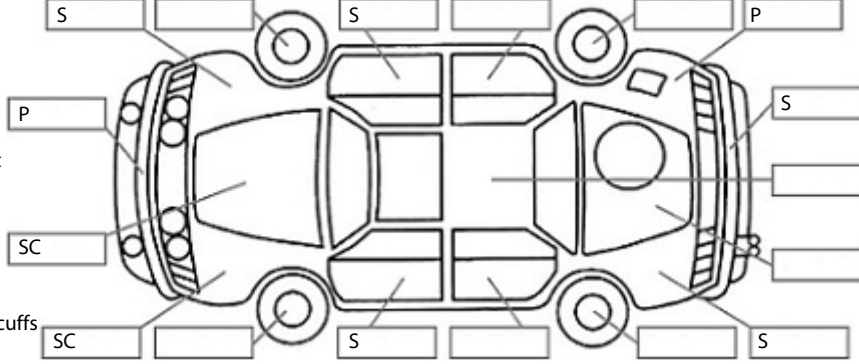

Key:

- S = scratch
- D = dent
- R = rust
- PT = paint defect
- C = crack
- P = pin dent
- * = decals
- SC = stone chips
- W = significant scuffs

Body Inspection Comments

Note: some defects & blemishes may not be displayed in the diagram

Engine Timing Mechanism: Timing Chain
Evidence of Cam Belt Replacement: Not Applicable Kms:

	Pass	Fail	N/A
Engine			
Oil level	✓		
Smoke & fumes	✓		
Performance	✓		
Noise	✓		
Cooling System			
Coolant condition	✓		
Performance	✓		
Radiator / Hoses (visual)	✓		
Transmission			
Operation	✓		
Noise	✓		
Clutch			✓
CV joints	✓		
Wheel bearings	✓		
Brakes			
Performance	✓		
Hand Brake	✓		
Tyres (lowest observed tread depth of tyres)			
Left front	10.0	mm	
Right front	10.0	mm	
Left rear	4.0	mm	
Right rear	4.0	mm	
Spare	Yes		
Suspension			
Suspension performance	✓		
Steering performance	✓		
Shock absorbers	✓		
Air Conditioning / Heater			
Operation	✓		
Electrical / Accessories			
Head lights	✓		
Tail lights	✓		
Indicators	✓		
Dashboard warning lights	✓		
Wipers (front & rear)	✓		
Window winder FL	✓		
Window winder FR	✓		
Window winder RL	✓		
Window winder RR	✓		
Rear view mirrors	✓		
Radio (basic test only)	✓		
CD (basic test only)			✓
Number of keys	1		
Central locking	✓		
Remote locking	✓		
Sat. Nav. (basic test only)			✓
Reversing camera	✓		