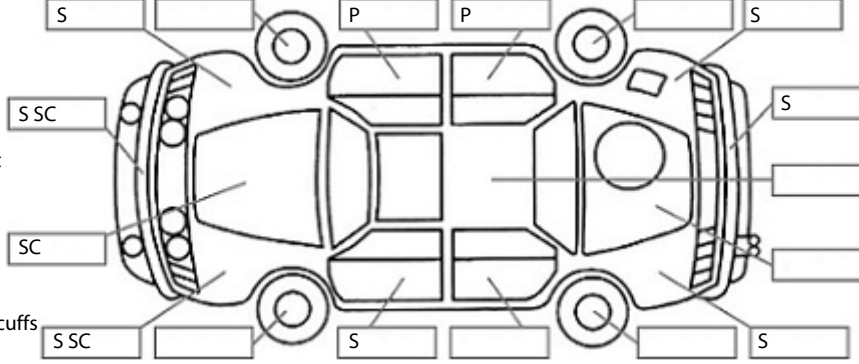

<b>Make:</b> Peugeot	<b>Model:</b> 3008	<b>Body Style:</b> SUV
<b>Year:</b> 2010	<b>Registration:</b> GNW225	<b>Reg Expiry:</b> 03 Feb 2025
<b>WoF Expiry:</b> 22 May 2025	<b>Odometer:</b> 135,050 Kms	<b>Good No:</b> 25778788
<b>VIN:</b> VF30URHHAAS148062	<b>Next Service:</b> 144,000	<b>Service History:</b> Yes

**Key:**

- S = scratch
- D = dent
- R = rust
- PT = paint defect
- C = crack
- P = pin dent
- \* = decals
- SC = stone chips
- W = significant scuffs

**Body Inspection Comments**

Minor stone chips in front screen