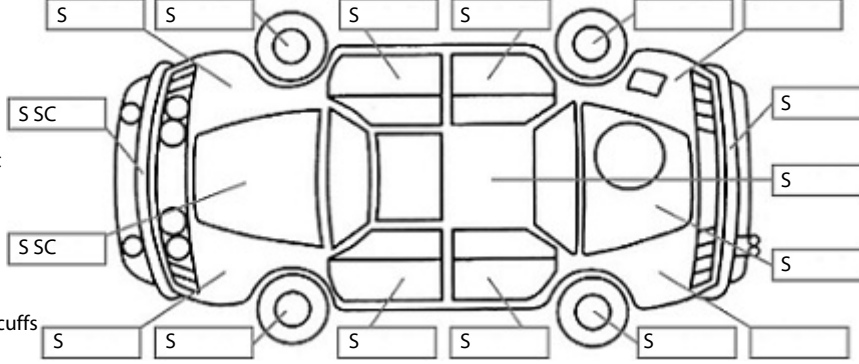

Key:

- S = scratch
- D = dent
- R = rust
- PT = paint defect
- C = crack
- P = pin dent
- * = decals
- SC = stone chips
- W = significant scuffs

Body Inspection Comments

Note: some defects & blemishes may not be displayed in the diagram

Engine Timing Mechanism: Timing Chain
Evidence of Cam Belt Replacement: Not Applicable Kms:

	Pass	Fail	N/A
Engine			
Oil level	✓		
Smoke & fumes	✓		
Performance	✓		
Noise	✓		
Cooling System			
Coolant condition	✓		
Performance	✓		
Radiator / Hoses (visual)	✓		
Transmission			
Operation	✓		
Noise	✓		
Clutch			✓
CV joints	✓		
Wheel bearings	✓		
Brakes			
Performance	✓		
Hand Brake	✓		
Tyres (lowest observed tread depth of tyres)			
Left front	7	mm	
Right front	7	mm	
Left rear	5.5	mm	
Right rear	5.5	mm	
Spare	Yes		
Suspension			
Suspension performance	✓		
Steering performance	✓		
Shock absorbers	✓		
Air Conditioning / Heater			
Operation	✓		
Electrical / Accessories			
Head lights	✓		
Tail lights	✓		
Indicators	✓		
Dashboard warning lights	✓		
Wipers (front & rear)	✓		
Window winder FL	✓		
Window winder FR	✓		
Window winder RL	✓		
Window winder RR	✓		
Rear view mirrors	✓		
Radio (basic test only)	✓		
CD (basic test only)			✓
Number of keys	1		
Central locking	✓		
Remote locking	✓		
Sat. Nav. (basic test only)	✓		
Reversing camera	✓		