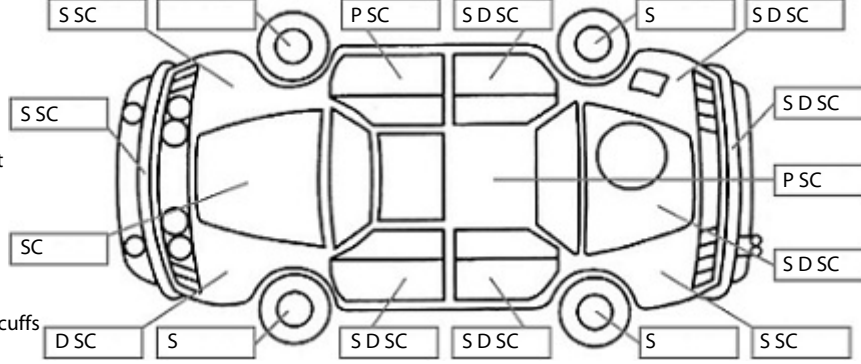

**Key:**

- S = scratch
- D = dent
- R = rust
- PT = paint defect
- C = crack
- P = pin dent
- \* = decals
- SC = stone chips
- W = significant scuffs

Note: some defects & blemishes may not be displayed in the diagram

**Body Inspection Comments**

Rust starting above windscreen.  
Dent in LH cant rail.  
Major dent in rear bumper/RR guard.

Conditions During Body Inspection: Dry

**Under Carriage & Under Bonnet Inspection Comments**