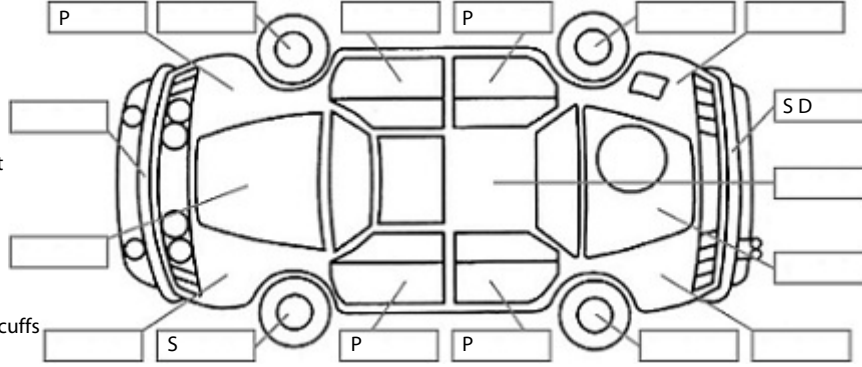

**Key:**

- S = scratch
- D = dent
- R = rust
- PT = paint defect
- C = crack
- P = pin dent
- \* = decals
- SC = stone chips
- W = significant scuffs

**Body Inspection Comments**

Holes in roof mouldings.

Note: some defects & blemishes may not be displayed in the diagram

Conditions During Body Inspection: Dry

**Under Carriage & Under Bonnet Inspection Comments**

4WD  
Rear brake pads getting low.  
Rear shocks leak.