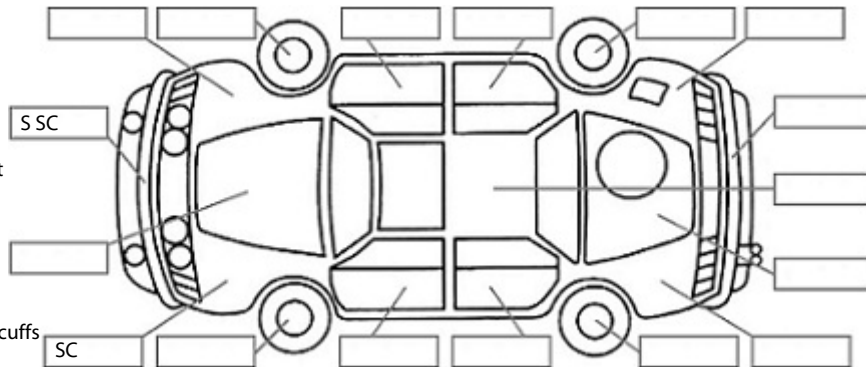

Key:

- S = scratch
- D = dent
- R = rust
- PT = paint defect
- C = crack
- P = pin dent
- * = decals
- SC = stone chips
- W = significant scuffs

Body Inspection Comments

Note: some defects & blemishes may not be displayed in the diagram

Engine Timing Mechanism: Timing Chain
 Evidence of Cam Belt Replacement: Not Applicable Kms:

	Pass	Fail	N/A
Engine			
Oil level	✓		
Smoke & fumes	✓		
Performance	✓		
Noise	✓		
Cooling System			
Coolant condition	✓		
Performance	✓		
Radiator / Hoses (visual)	✓		
Transmission			
Operation	✓		
Noise	✓		
Clutch			✓
CV joints			✓
Wheel bearings	✓		
Brakes			
Performance	✓		
Hand Brake	✓		
Tyres (lowest observed tread depth of tyres)			
Left front	4.0	mm	
Right front	4.0	mm	
Left rear	3.0	mm	
Right rear	7.0	mm	
Spare	Yes		
Suspension			
Suspension performance	✓		
Steering performance	✓		
Shock absorbers	✓		
Air Conditioning / Heater			
Operation	✓		
Electrical / Accessories			
Head lights	✓		
Tail lights	✓		
Indicators	✓		
Dashboard warning lights	✓		
Wipers (front & rear)	✓		
Window winder FL	✓		
Window winder FR	✓		
Window winder RL	✓		
Window winder RR	✓		
Rear view mirrors	✓		
Radio (basic test only)	✓		
CD (basic test only)			✓
Number of keys	1		
Central locking	✓		
Remote locking	✓		
Sat. Nav. (basic test only)			✓
Reversing camera	✓		