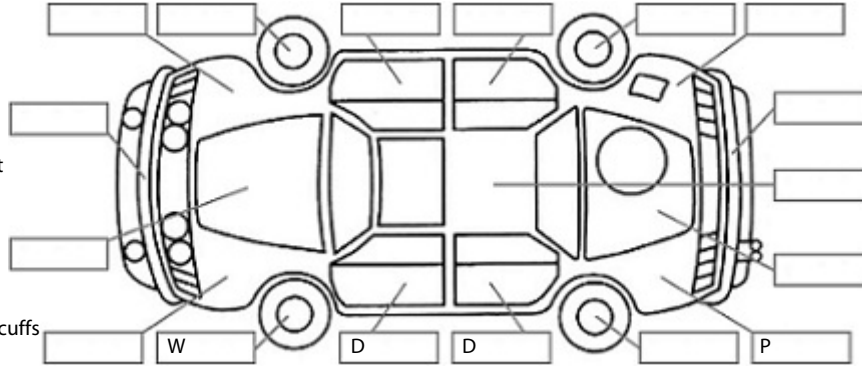

Make: Suzuki	Model: Baleno	Body Style: Hatchback
Year: 2022	Registration: PDQ481	Reg Expiry: 28 Jul 2024
WoF Expiry: 29 Apr 2025	Odometer: 14,981 Kms	Good No: 25771379
VIN: MBHEWB52S0060314	Next Service: 30,000 Kms	Service History: Yes

Key:

- S = scratch
- D = dent
- R = rust
- PT = paint defect
- C = crack
- P = pin dent
- * = decals
- SC = stone chips
- W = significant scuffs

Body Inspection Comments

Note: some defects & blemishes may not be displayed in the diagram