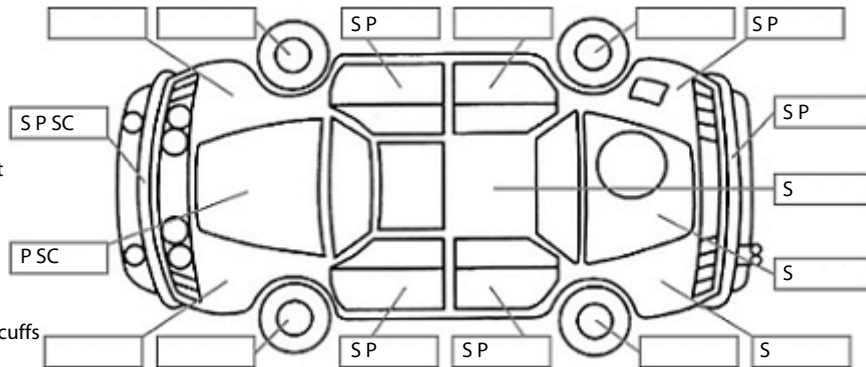

Make: Suzuki	Model: Grand Vitara	Body Style: SUV
Year: 2008	Registration: ETC514	Reg Expiry: 07 Dec 2024
WoF Expiry: 08 Nov 2024	Odometer: 119,821 Kms	Good No: 25770908
VIN: JSAJTD44V00503568	Next Service: 128,400kms	Service History: No

Key:

- S = scratch
- D = dent
- R = rust
- PT = paint defect
- C = crack
- P = pin dent
- * = decals
- SC = stone chips
- W = significant scuffs

Body Inspection Comments

Minor stone chips on windscreen.

Note: some defects & blemishes may not be displayed in the diagram