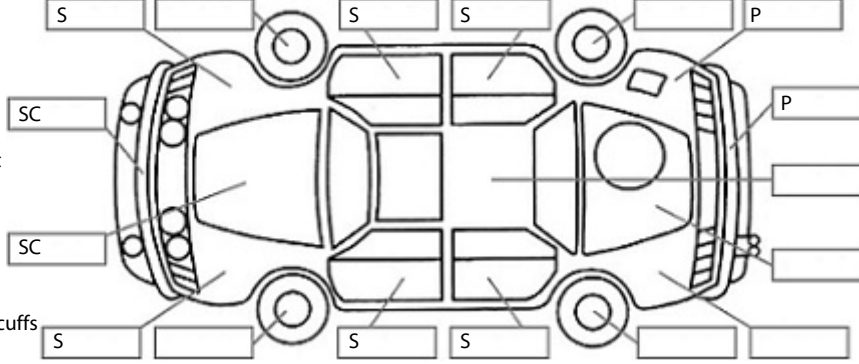

<b>Make:</b> Nissan	<b>Model:</b> X-Trail	<b>Body Style:</b> Wagon
<b>Year:</b> 2008	<b>Registration:</b> KRZ535	<b>Reg Expiry:</b> 23 Jul 2024
<b>WoF Expiry:</b> 06 Dec 2024	<b>Odometer:</b> 151,580 Kms	<b>Good No:</b> 25769457
<b>VIN:</b> 7AT0DH6LX17018742	<b>Next Service:</b> 155600	<b>Service History:</b> No

**Key:**

- S = scratch
- D = dent
- R = rust
- PT = paint defect
- C = crack
- P = pin dent
- \* = decals
- SC = stone chips
- W = significant scuffs

Body Inspection Comments

Note: some defects & blemishes may not be displayed in the diagram

Engine Timing Mechanism: Timing Chain  
Evidence of Cam Belt Replacement: Not Applicable Kms:

	Pass	Fail	N/A
<b>Engine</b>			
Oil level	✓		
Smoke & fumes	✓		
Performance	✓		
Noise	✓		
<b>Cooling System</b>			
Coolant condition	✓		
Performance	✓		
Radiator / Hoses (visual)	✓		
<b>Transmission</b>			
Operation	✓		
Noise	✓		
Clutch	✓		
CV joints	✓		
Wheel bearings	✓		
<b>Brakes</b>			
Performance	✓		
Hand Brake	✓		
<b>Tyres</b> (lowest observed tread depth of tyres)			
Left front	5.5	mm	
Right front	5.5	mm	
Left rear	3.5	mm	
Right rear	6.5	mm	
Spare	Yes		
<b>Suspension</b>			
Suspension performance	✓		
Steering performance	✓		
Shock absorbers	✓		
<b>Air Conditioning / Heater</b>			
Operation	✓		
<b>Electrical / Accessories</b>			
Head lights	✓		
Tail lights	✓		
Indicators	✓		
Dashboard warning lights	✓		
Wipers (front & rear)	✓		
Window winder FL	✓		
Window winder FR	✓		
Window winder RL	✓		
Window winder RR	✓		
Rear view mirrors	✓		
Radio (basic test only)	✓		
CD (basic test only)	✓		
Number of keys	2		
Central locking	✓		
Remote locking	✓		
Sat. Nav. (basic test only)			✓
Reversing camera			✓