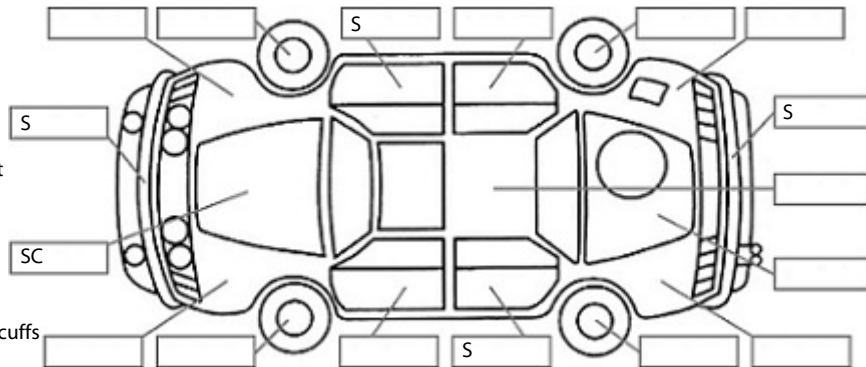

**Key:**

- S = scratch
- D = dent
- R = rust
- PT = paint defect
- C = crack
- P = pin dent
- \* = decals
- SC = stone chips
- W = significant scuffs

Body Inspection Comments

Note: some defects & blemishes may not be displayed in the diagram

Engine Timing Mechanism: Timing Chain  
 Evidence of Cam Belt Replacement: Not Applicable Kms:

	Pass	Fail	N/A
<b>Engine</b>			
Oil level	✓		
Smoke & fumes	✓		
Performance	✓		
Noise	✓		
<b>Cooling System</b>			
Coolant condition	✓		
Performance	✓		
Radiator / Hoses (visual)	✓		
<b>Transmission</b>			
Operation	✓		
Noise	✓		
Clutch			✓
CV joints	✓		
Wheel bearings	✓		
<b>Brakes</b>			
Performance	✓		
Hand Brake	✓		
<b>Tyres</b> (lowest observed tread depth of tyres)			
Left front	7	mm	
Right front	7	mm	
Left rear	7.0	mm	
Right rear	6.0	mm	
Spare	Yes		
<b>Suspension</b>			
Suspension performance	✓		
Steering performance	✓		
Shock absorbers	✓		
<b>Air Conditioning / Heater</b>			
Operation	✓		
<b>Electrical / Accessories</b>			
Head lights	✓		
Tail lights	✓		
Indicators	✓		
Dashboard warning lights	✓		
Wipers (front & rear)	✓		
Window winder FL	✓		
Window winder FR	✓		
Window winder RL	✓		
Window winder RR	✓		
Rear view mirrors	✓		
Radio (basic test only)	✓		
CD (basic test only)	✓		
Number of keys	2		
Central locking	✓		
Remote locking	✓		
Sat. Nav. (basic test only)			✓
Reversing camera	✓		