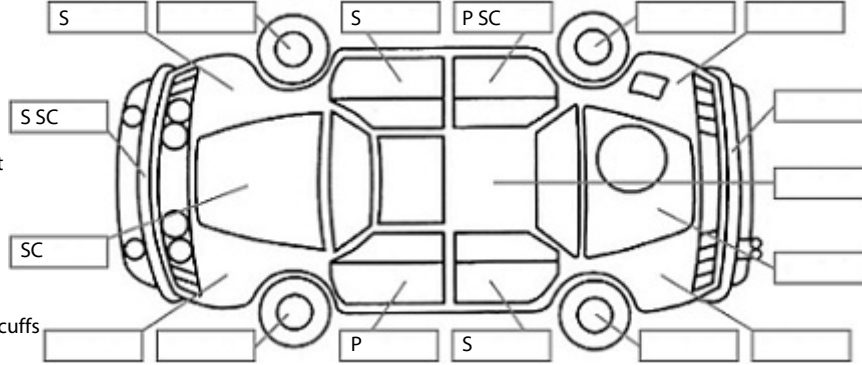

Make: Nissan	Model: Skyline	Body Style: Sedan
Year: 2001	Registration: CPC451	Reg Expiry: 09 Nov 2024
WoF Expiry: 18 Aug 2024	Odometer: 175,102 Kms	Good No: 25767953
VIN: 7A8DH120705105042	Next Service: 183381 kms	Service History: No

Key:

- S = scratch
- D = dent
- R = rust
- PT = paint defect
- C = crack
- P = pin dent
- * = decals
- SC = stone chips
- W = significant scuffs

Body Inspection Comments

Minor windscreen chips.

Note: some defects & blemishes may not be displayed in the diagram