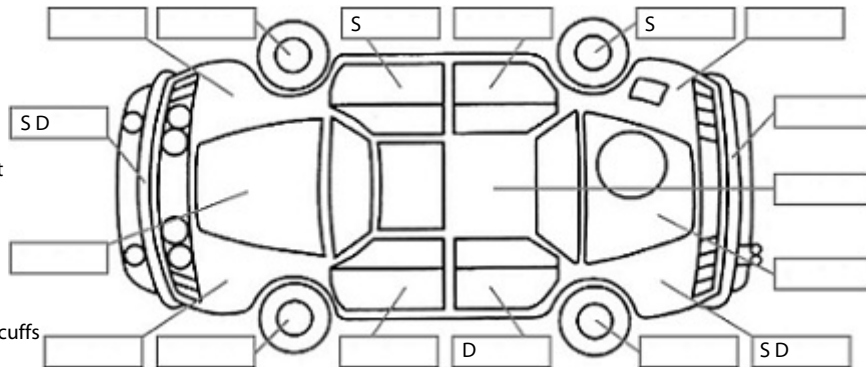

**Key:**

- S = scratch
- D = dent
- R = rust
- PT = paint defect
- C = crack
- P = pin dent
- \* = decals
- SC = stone chips
- W = significant scuffs

Body Inspection Comments

Scrapes on under body cover

Note: some defects & blemishes may not be displayed in the diagram