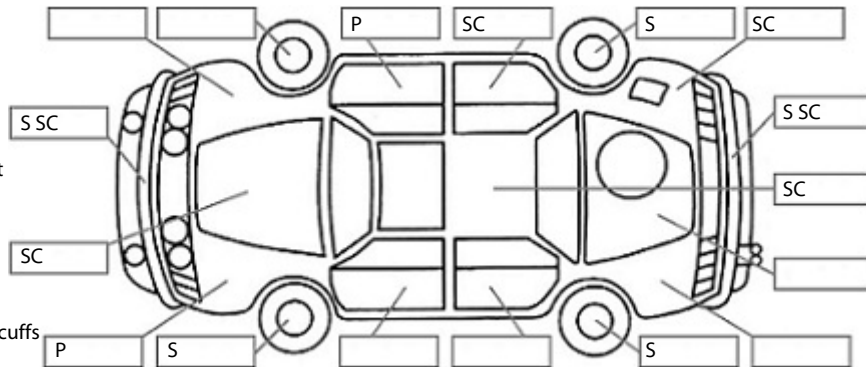

Key:

- S = scratch
- D = dent
- R = rust
- PT = paint defect
- C = crack
- P = pin dent
- * = decals
- SC = stone chips
- W = significant scuffs

Body Inspection Comments

Note: some defects & blemishes may not be displayed in the diagram

Engine Timing Mechanism: Timing Chain
 Evidence of Cam Belt Replacement: Not Applicable Kms:

	Pass	Fail	N/A
Engine			
Oil level	✓		
Smoke & fumes	✓		
Performance	✓		
Noise	✓		
Cooling System			
Coolant condition	✓		
Performance	✓		
Radiator / Hoses (visual)	✓		
Transmission			
Operation	✓		
Noise	✓		
Clutch			✓
CV joints	✓		
Wheel bearings	✓		
Brakes			
Performance	✓		
Hand Brake	✓		
Tyres (lowest observed tread depth of tyres)			
Left front	5.5	mm	
Right front	5.0	mm	
Left rear	3.5	mm	
Right rear	4.0	mm	
Spare	N/A		
Suspension			
Suspension performance	✓		
Steering performance	✓		
Shock absorbers	✓		
Air Conditioning / Heater			
Operation	✓		
Electrical / Accessories			
Head lights	✓		
Tail lights	✓		
Indicators	✓		
Dashboard warning lights	✓		
Wipers (front & rear)	✓		
Window winder FL	✓		
Window winder FR	✓		
Window winder RL	✓		
Window winder RR	✓		
Rear view mirrors	✓		
Radio (basic test only)	✓		
CD (basic test only)			✓
Number of keys	1		
Central locking	✓		
Remote locking	✓		
Sat. Nav. (basic test only)	✓		
Reversing camera	✓		