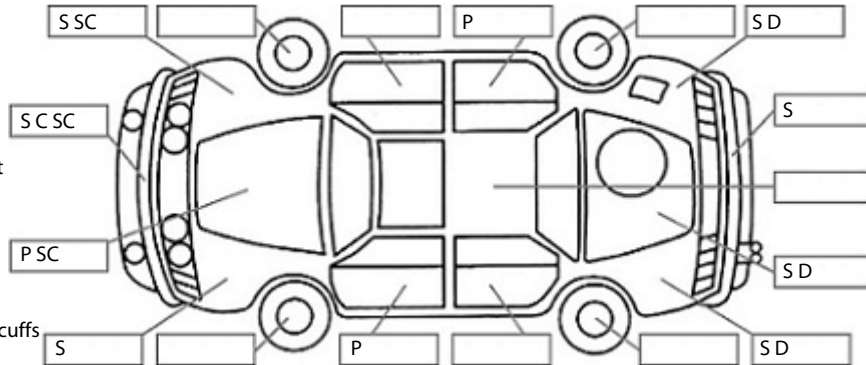

<b>Make:</b> Mitsubishi	<b>Model:</b> Triton	<b>Body Style:</b> Utility
<b>Year:</b> 2016	<b>Registration:</b> KGJ271	<b>Reg Expiry:</b> 29 Jun 2024
<b>WoF Expiry:</b> 12 Jan 2025	<b>Odometer:</b> 107,658 Kms	<b>Good No:</b> 25766715
<b>VIN:</b> MMAJJKK10GH03612	<b>Next Service:</b> 115000 kms	<b>Service History:</b> No

**Key:**

- S = scratch
- D = dent
- R = rust
- PT = paint defect
- C = crack
- P = pin dent
- \* = decals
- SC = stone chips
- W = significant scuffs

**Body Inspection Comments**

Minor windscreen chips.

Note: some defects & blemishes may not be displayed in the diagram

Road Conditions During Test Drive: Dry

Engine Timing Mechanism: Timing Chain  
 Evidence of Cam Belt Replacement: Not Applicable Kms:

	Pass	Fail	N/A
<b>Engine</b>			
Oil level	✓		
Smoke & fumes	✓		
Performance	✓		
Noise	✓		
<b>Cooling System</b>			
Coolant condition	✓		
Performance	✓		
Radiator / Hoses (visual)	✓		
<b>Transmission</b>			
Operation	✓		
Noise	✓		
Clutch	✓		
CV joints	✓		
Wheel bearings	✓		
<b>Brakes</b>			
Performance	✓		
Hand Brake	✓		
<b>Tyres</b> (lowest observed tread depth of tyres)			
Left front	7.0	mm	
Right front	7.0	mm	
Left rear	7.0	mm	
Right rear	7.5	mm	
Spare	Yes		
<b>Suspension</b>			
Suspension performance	✓		
Steering performance	✓		
Shock absorbers	✓		
<b>Air Conditioning / Heater</b>			
Operation	✓		
<b>Electrical / Accessories</b>			
Head lights	✓		
Tail lights	✓		
Indicators	✓		
Dashboard warning lights	✓		
Wipers (front & rear)	✓		
Window winder FL	✓		
Window winder FR	✓		
Window winder RL	✓		
Window winder RR	✓		
Rear view mirrors	✓		
Radio (basic test only)	✓		
CD (basic test only)	✓		
Number of keys	1		
Central locking	✓		
Remote locking	✓		
Sat. Nav. (basic test only)			✓
Reversing camera	✓		