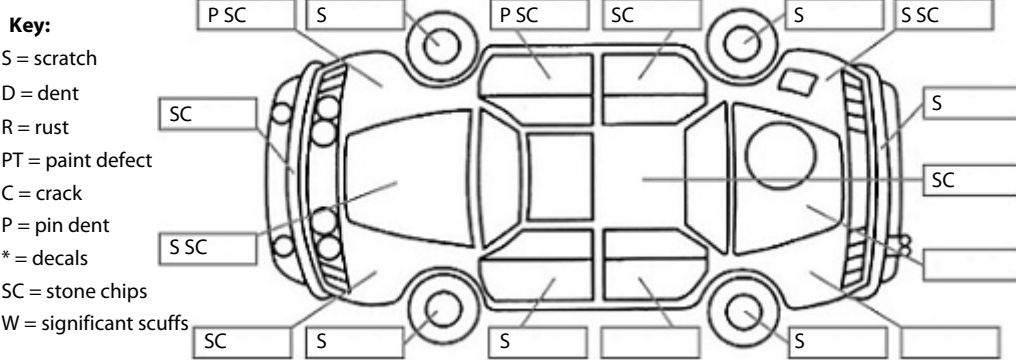

<b>Make:</b> Mazda	<b>Model:</b> Demio	<b>Body Style:</b> Hatchback
<b>Year:</b> 2007	<b>Registration:</b> KDE141	<b>Reg Expiry:</b> 10 Oct 2024
<b>WoF Expiry:</b> 28 Sep 2024	<b>Odometer:</b> 157,398 Kms	<b>Good No:</b> 25766325
<b>VIN:</b> 7AT0C12HX16102911	<b>Next Service:</b> 167348	<b>Service History:</b> No

**Body Inspection Comments**

Aerial missing roof,

Note: some defects & blemishes may not be displayed in the diagram

Conditions During Body Inspection: Dry

**Under Carriage & Under Bonnet Inspection Comments**

**Interior Comments**

Seats	wear, minor stains ,
Carpets	Good
Panels	Good
Dashboard	Good

**General Comments**

Drives well

Road Conditions During Test Drive: Dry

Engine Timing Mechanism: Timing Chain  
 Evidence of Cam Belt Replacement: Not Applicable Kms: