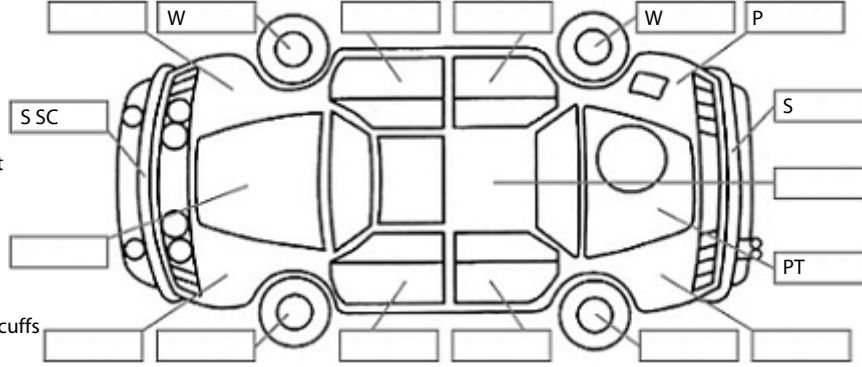

**Key:**

- S = scratch
- D = dent
- R = rust
- PT = paint defect
- C = crack
- P = pin dent
- \* = decals
- SC = stone chips
- W = significant scuffs

Body Inspection Comments

Note: some defects & blemishes may not be displayed in the diagram

Engine Timing Mechanism: Timing Chain  
Evidence of Cam Belt Replacement: Not Applicable Kms:

	Pass	Fail	N/A
<b>Engine</b>			
Oil level	✓		
Smoke & fumes	✓		
Performance	✓		
Noise	✓		
<b>Cooling System</b>			
Coolant condition	✓		
Performance	✓		
Radiator / Hoses (visual)	✓		
<b>Transmission</b>			
Operation	✓		
Noise	✓		
Clutch			✓
CV joints	✓		
Wheel bearings	✓		
<b>Brakes</b>			
Performance	✓		
Hand Brake	✓		
<b>Tyres</b> (lowest observed tread depth of tyres)			
Left front	5.5	mm	
Right front	5.7	mm	
Left rear	5.6	mm	
Right rear	5.6	mm	
Spare	Yes		
<b>Suspension</b>			
Suspension performance	✓		
Steering performance	✓		
Shock absorbers	✓		
<b>Air Conditioning / Heater</b>			
Operation	✓		
<b>Electrical / Accessories</b>			
Head lights	✓		
Tail lights	✓		
Indicators	✓		
Dashboard warning lights	✓		
Wipers (front & rear)	✓		
Window winder FL	✓		
Window winder FR	✓		
Window winder RL	✓		
Window winder RR	✓		
Rear view mirrors	✓		
Radio (basic test only)	✓		
CD (basic test only)			✓
Number of keys	2		
Central locking	✓		
Remote locking	✓		
Sat. Nav. (basic test only)	✓		
Reversing camera	✓		