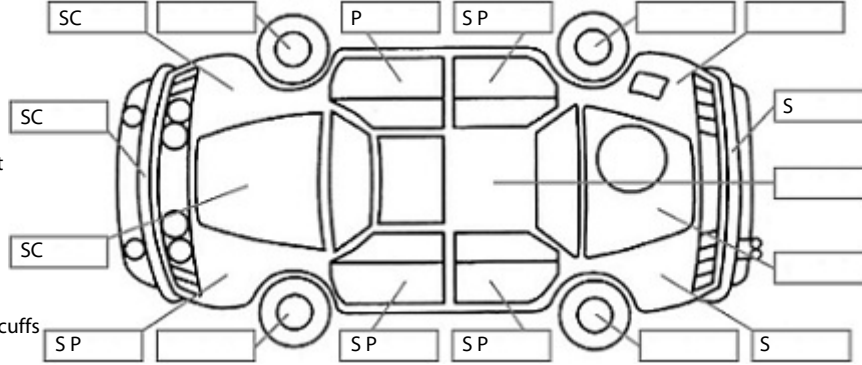

Make: Subaru	Model: Legacy	Body Style: Wagon
Year: 2013	Registration: PJY840	Reg Expiry: 19 Sep 2024
WoF Expiry: 06 Jun 2025	Odometer: 120,484 Kms	Good No: 25763397
VIN: 7AT0GF0BX22027063	Next Service: 130490 kms	Service History: No

Key:

- S = scratch
- D = dent
- R = rust
- PT = paint defect
- C = crack
- P = pin dent
- * = decals
- SC = stone chips
- W = significant scuffs

Body Inspection Comments

Note: some defects & blemishes may not be displayed in the diagram

Engine Timing Mechanism: Timing Chain
Evidence of Cam Belt Replacement: Not Applicable Kms:

	Pass	Fail	N/A
Engine			
Oil level	✓		
Smoke & fumes	✓		
Performance	✓		
Noise	✓		
Cooling System			
Coolant condition	✓		
Performance	✓		
Radiator / Hoses (visual)	✓		
Transmission			
Operation	✓		
Noise	✓		
Clutch			✓
CV joints	✓		
Wheel bearings	✓		
Brakes			
Performance	✓		
Hand Brake	✓		
Tyres (lowest observed tread depth of tyres)			
Left front	5.6	mm	
Right front	5.7	mm	
Left rear	6.4	mm	
Right rear	6.5	mm	
Spare	Yes		
Suspension			
Suspension performance	✓		
Steering performance	✓		
Shock absorbers	✓		
Air Conditioning / Heater			
Operation	✓		
Electrical / Accessories			
Head lights	✓		
Tail lights	✓		
Indicators	✓		
Dashboard warning lights	✓		
Wipers (front & rear)	✓		
Window winder FL	✓		
Window winder FR	✓		
Window winder RL	✓		
Window winder RR	✓		
Rear view mirrors	✓		
Radio (basic test only)	✓		
CD (basic test only)			✓
Number of keys	2		
Central locking	✓		
Remote locking	✓		
Sat. Nav. (basic test only)			✓
Reversing camera			✓