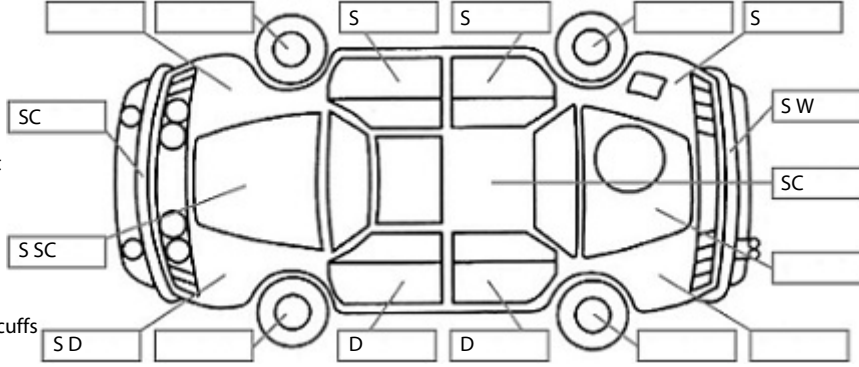

**Key:**

- S = scratch
- D = dent
- R = rust
- PT = paint defect
- C = crack
- P = pin dent
- \* = decals
- SC = stone chips
- W = significant scuffs

Body Inspection Comments

Windscreen stone chips

Conditions During Body Inspection: Dry