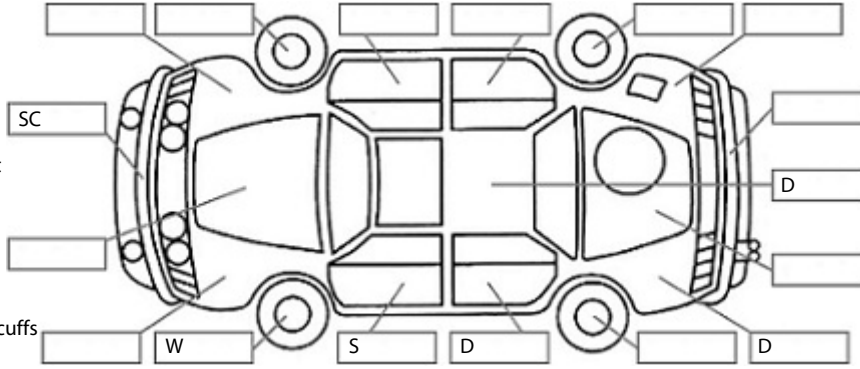

**Key:**

- S = scratch
- D = dent
- R = rust
- PT = paint defect
- C = crack
- P = pin dent
- \* = decals
- SC = stone chips
- W = significant scuffs

Body Inspection Comments

Roof aerial damaged

Note: some defects & blemishes may not be displayed in the diagram