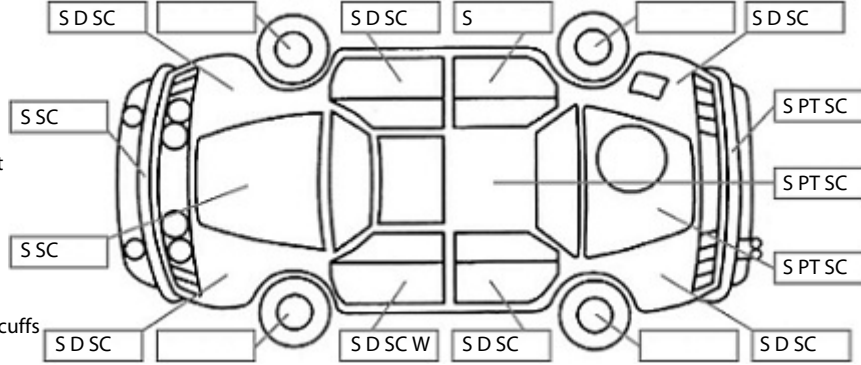

Key:

- S = scratch
- D = dent
- R = rust
- PT = paint defect
- C = crack
- P = pin dent
- * = decals
- SC = stone chips
- W = significant scuffs

Body Inspection Comments

Note: some defects & blemishes may not be displayed in the diagram

Interior rear trim hanging down. Petrol flap fell off upon opening. Jack equipment incomplete. Lhf inner wheel arch missing.

Conditions During Body Inspection: Dry

Under Carriage & Under Bonnet Inspection Comments