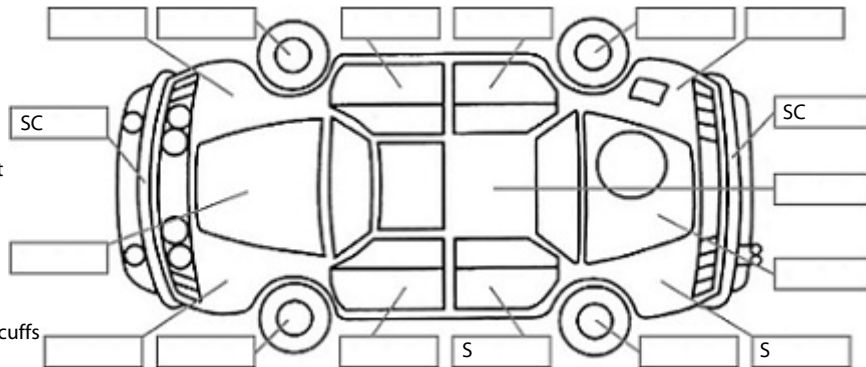

Key:

- S = scratch
- D = dent
- R = rust
- PT = paint defect
- C = crack
- P = pin dent
- * = decals
- SC = stone chips
- W = significant scuffs

Body Inspection Comments

Note: some defects & blemishes may not be displayed in the diagram

Engine Timing Mechanism: Timing Chain
 Evidence of Cam Belt Replacement: Not Applicable Kms:

	Pass	Fail	N/A
Engine			
Oil level	✓		
Smoke & fumes	✓		
Performance	✓		
Noise	✓		
Cooling System			
Coolant condition	✓		
Performance	✓		
Radiator / Hoses (visual)	✓		
Transmission			
Operation	✓		
Noise	✓		
Clutch			✓
CV joints	✓		
Wheel bearings	✓		
Brakes			
Performance	✓		
Hand Brake	✓		
Tyres (lowest observed tread depth of tyres)			
Left front	7.6	mm	
Right front	7.7	mm	
Left rear	7.6	mm	
Right rear	7.6	mm	
Spare	Yes		
Suspension			
Suspension performance	✓		
Steering performance	✓		
Shock absorbers	✓		
Air Conditioning / Heater			
Operation	✓		
Electrical / Accessories			
Head lights	✓		
Tail lights	✓		
Indicators	✓		
Dashboard warning lights	✓		
Wipers (front & rear)	✓		
Window winder FL	✓		
Window winder FR	✓		
Window winder RL	✓		
Window winder RR	✓		
Rear view mirrors	✓		
Radio (basic test only)	✓		
CD (basic test only)	✓		
Number of keys	2		
Central locking	✓		
Remote locking	✓		
Sat. Nav. (basic test only)			✓
Reversing camera	✓		