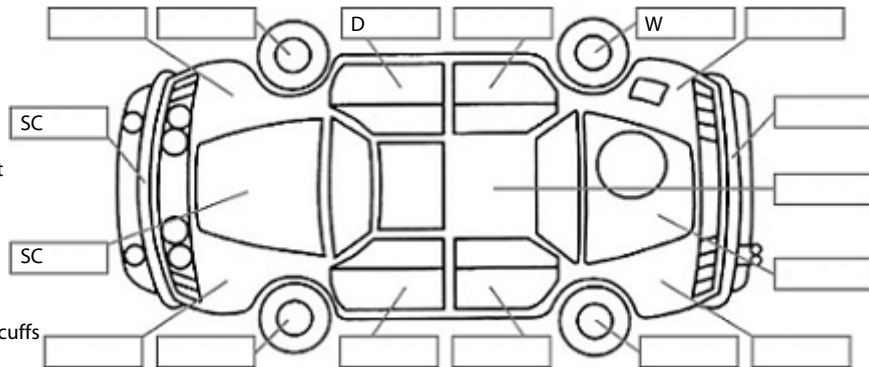

<b>Make:</b> Subaru	<b>Model:</b> Impreza	<b>Body Style:</b> Wagon
<b>Year:</b> 2015	<b>Registration:</b>	<b>Reg Expiry:</b>
<b>WoF Expiry:</b> 21 Jun 2025	<b>Odometer:</b> 99,660 Kms	<b>Good No:</b> 25759892
<b>VIN:</b> 7AT0GF09X24026277	<b>Next Service:</b> 109700	<b>Service History:</b> No

**Key:**

- S = scratch
- D = dent
- R = rust
- PT = paint defect
- C = crack
- P = pin dent
- \* = decals
- SC = stone chips
- W = significant scuffs

Body Inspection Comments

Note: some defects &amp; blemishes may not be displayed in the diagram