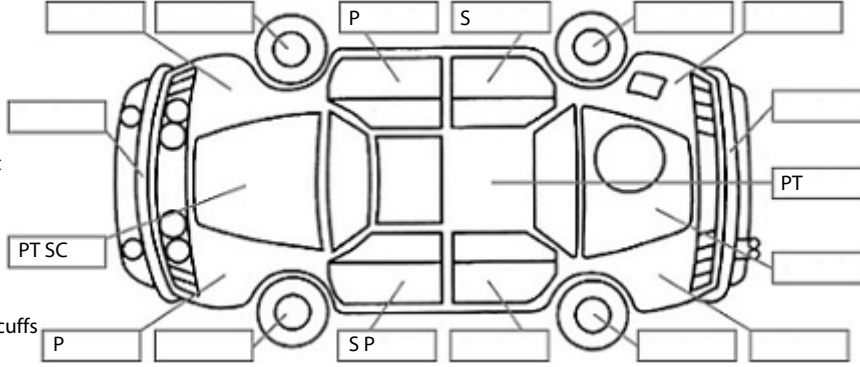

Key:

- S = scratch
- D = dent
- R = rust
- PT = paint defect
- C = crack
- P = pin dent
- * = decals
- SC = stone chips
- W = significant scuffs

Body Inspection Comments

Note: some defects & blemishes may not be displayed in the diagram

Engine Timing Mechanism: Timing Chain
Evidence of Cam Belt Replacement: Not Applicable Kms:

	Pass	Fail	N/A
Engine			
Oil level	✓		
Smoke & fumes	✓		
Performance	✓		
Noise	✓		
Cooling System			
Coolant condition	✓		
Performance	✓		
Radiator / Hoses (visual)	✓		
Transmission			
Operation	✓		
Noise	✓		
Clutch			✓
CV joints	✓		
Wheel bearings	✓		
Brakes			
Performance	✓		
Hand Brake	✓		
Tyres (lowest observed tread depth of tyres)			
Left front	7.8	mm	
Right front	7.9	mm	
Left rear	7.6	mm	
Right rear	7.6	mm	
Spare	Yes		
Suspension			
Suspension performance	✓		
Steering performance	✓		
Shock absorbers	✓		
Air Conditioning / Heater			
Operation	✓		
Electrical / Accessories			
Head lights	✓		
Tail lights	✓		
Indicators	✓		
Dashboard warning lights	✓		
Wipers (front & rear)	✓		
Window winder FL	✓		
Window winder FR	✓		
Window winder RL	✓		
Window winder RR	✓		
Rear view mirrors	✓		
Radio (basic test only)		✓	
CD (basic test only)		✓	
Number of keys	1		
Central locking	✓		
Remote locking	✓		
Sat. Nav. (basic test only)			✓
Reversing camera			✓