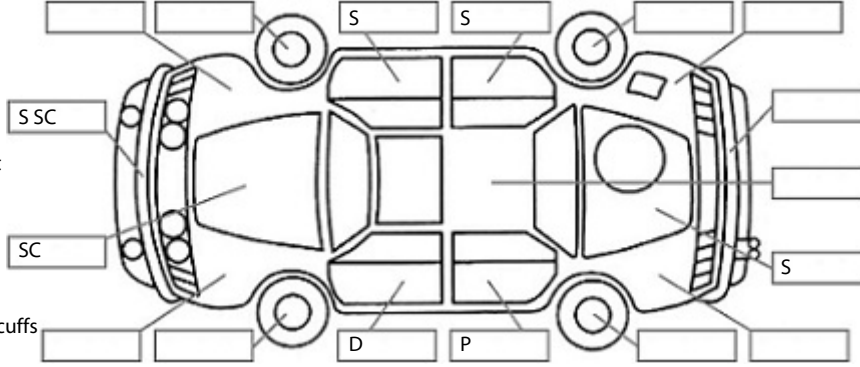

Key:

- S = scratch
- D = dent
- R = rust
- PT = paint defect
- C = crack
- P = pin dent
- * = decals
- SC = stone chips
- W = significant scuffs

Body Inspection Comments

AT tyre fitted running noisy

Note: some defects & blemishes may not be displayed in the diagram