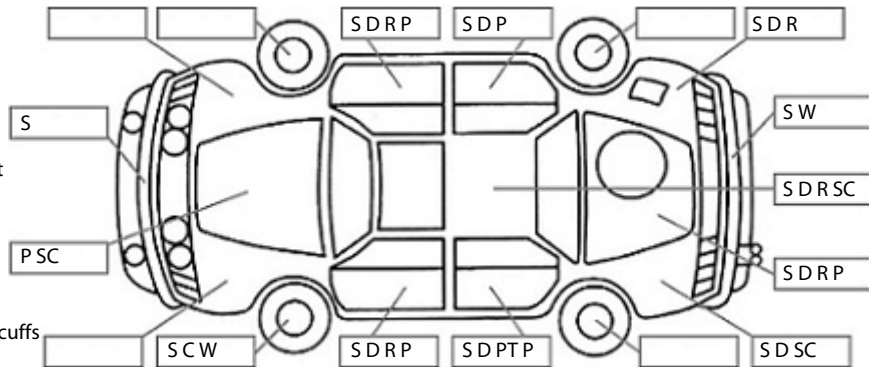

Key:

- S = scratch
- D = dent
- R = rust
- PT = paint defect
- C = crack
- P = pin dent
- * = decals
- SC = stone chips
- W = significant scuffs

Body Inspection Comments

Note: some defects & blemishes may not be displayed in the diagram

Conditions During Body Inspection: Wet

Under Carriage & Under Bonnet Inspection Comments

Oil leaking around engine rocker cover & running down front & right side of engine block, very wet with oil around bottom of engine sump pan & around engine/gearbox area, as keeping with age & km's. Underbody surface rust. Outside edge worn on left front tyre.