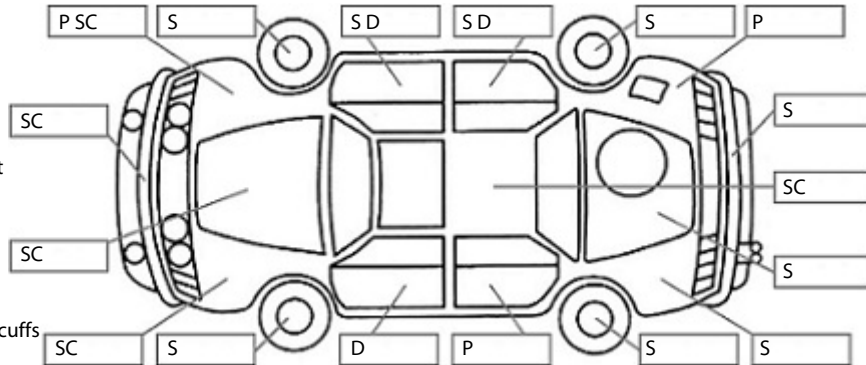

Key:

- S = scratch
- D = dent
- R = rust
- PT = paint defect
- C = crack
- P = pin dent
- * = decals
- SC = stone chips
- W = significant scuffs

Body Inspection Comments

Note: some defects & blemishes may not be displayed in the diagram

Engine Timing Mechanism: Timing Chain
 Evidence of Cam Belt Replacement: Not Applicable Kms:

	Pass	Fail	N/A
Engine			
Oil level	✓		
Smoke & fumes	✓		
Performance	✓		
Noise	✓		
Cooling System			
Coolant condition	✓		
Performance	✓		
Radiator / Hoses (visual)	✓		
Transmission			
Operation	✓		
Noise	✓		
Clutch			✓
CV joints	✓		
Wheel bearings	✓		
Brakes			
Performance	✓		
Hand Brake	✓		
Tyres (lowest observed tread depth of tyres)			
Left front	2.0	mm	
Right front	3.0	mm	
Left rear	4.0	mm	
Right rear	4.0	mm	
Spare	Yes		
Suspension			
Suspension performance	✓		
Steering performance	✓		
Shock absorbers	✓		
Air Conditioning / Heater			
Operation	✓		
Electrical / Accessories			
Head lights	✓		
Tail lights	✓		
Indicators	✓		
Dashboard warning lights	✓		
Wipers (front & rear)	✓		
Window winder FL	✓		
Window winder FR	✓		
Window winder RL	✓		
Window winder RR	✓		
Rear view mirrors	✓		
Radio (basic test only)	✓		
CD (basic test only)	✓		
Number of keys	2		
Central locking	✓		
Remote locking	✓		
Sat. Nav. (basic test only)			✓
Reversing camera			✓