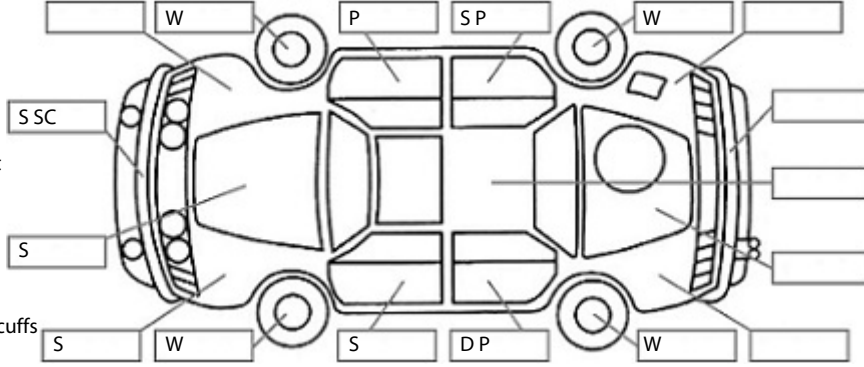

Key:

- S = scratch
- D = dent
- R = rust
- PT = paint defect
- C = crack
- P = pin dent
- * = decals
- SC = stone chips
- W = significant scuffs

Note: some defects & blemishes may not be displayed in the diagram

Body Inspection Comments

- Right rear rim buckled
- Tyre warning light on
- Right rear tyre pressure low

Conditions During Body Inspection: Dry

Under Carriage & Under Bonnet Inspection Comments

Interior Comments

Seats	Good
Carpets	Good
Panels	Good
Dashboard	Good

General Comments

Ac 10c, heater 38c

Road Conditions During Test Drive: Dry

Engine Timing Mechanism: Timing Chain
Evidence of Cam Belt Replacement: Not Applicable Kms: