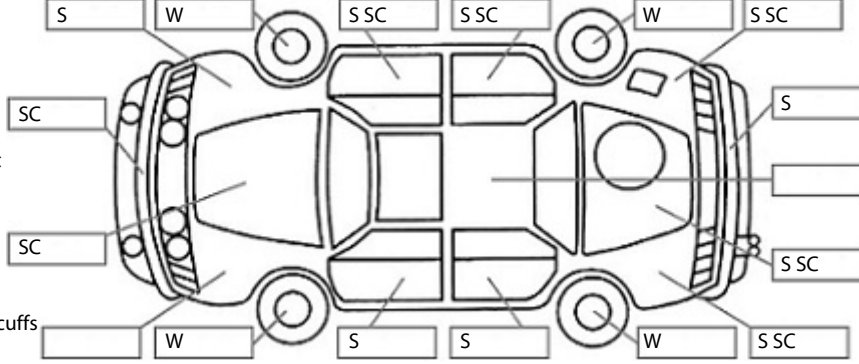

**Key:**

- S = scratch
- D = dent
- R = rust
- PT = paint defect
- C = crack
- P = pin dent
- \* = decals
- SC = stone chips
- W = significant scuffs

Body Inspection Comments

Note: some defects & blemishes may not be displayed in the diagram

Engine Timing Mechanism: Timing Chain  
Evidence of Cam Belt Replacement: Not Applicable Kms:

	Pass	Fail	N/A
<b>Engine</b>			
Oil level	✓		
Smoke & fumes	✓		
Performance	✓		
Noise	✓		
<b>Cooling System</b>			
Coolant condition	✓		
Performance	✓		
Radiator / Hoses (visual)	✓		
<b>Transmission</b>			
Operation	✓		
Noise	✓		
Clutch	✓		
CV joints	✓		
Wheel bearings	✓		
<b>Brakes</b>			
Performance	✓		
Hand Brake	✓		
<b>Tyres</b> (lowest observed tread depth of tyres)			
Left front	4.0	mm	
Right front	5.0	mm	
Left rear	4.0	mm	
Right rear	5.0	mm	
Spare	N/A		
<b>Suspension</b>			
Suspension performance	✓		
Steering performance	✓		
Shock absorbers	✓		
<b>Air Conditioning / Heater</b>			
Operation	✓		
<b>Electrical / Accessories</b>			
Head lights	✓		
Tail lights	✓		
Indicators	✓		
Dashboard warning lights	✓		
Wipers (front & rear)	✓		
Window winder FL	✓		
Window winder FR	✓		
Window winder RL	✓		
Window winder RR	✓		
Rear view mirrors	✓		
Radio (basic test only)	✓		
CD (basic test only)	✓		
Number of keys	2		
Central locking	✓		
Remote locking	✓		
Sat. Nav. (basic test only)			✓
Reversing camera			✓