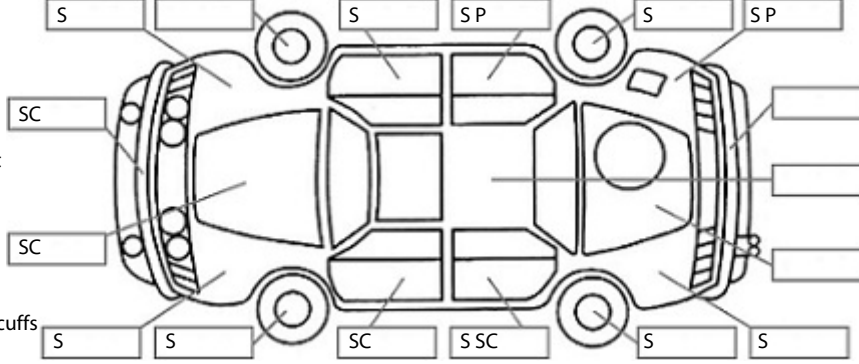

**Key:**

- S = scratch
- D = dent
- R = rust
- PT = paint defect
- C = crack
- P = pin dent
- \* = decals
- SC = stone chips
- W = significant scuffs

Body Inspection Comments

Note: some defects & blemishes may not be displayed in the diagram

Engine Timing Mechanism: Timing Chain  
Evidence of Cam Belt Replacement: No Kms:

	Pass	Fail	N/A
<b>Engine</b>			
Oil level	✓		
Smoke & fumes	✓		
Performance	✓		
Noise	✓		
<b>Cooling System</b>			
Coolant condition	✓		
Performance	✓		
Radiator / Hoses (visual)	✓		
<b>Transmission</b>			
Operation	✓		
Noise	✓		
Clutch			✓
CV joints	✓		
Wheel bearings	✓		
<b>Brakes</b>			
Performance	✓		
Hand Brake	✓		
<b>Tyres</b> (lowest observed tread depth of tyres)			
Left front	4	mm	
Right front	4	mm	
Left rear	4.5	mm	
Right rear	4.5	mm	
Spare		Yes	
<b>Suspension</b>			
Suspension performance	✓		
Steering performance	✓		
Shock absorbers	✓		
<b>Air Conditioning / Heater</b>			
Operation	✓		
<b>Electrical / Accessories</b>			
Head lights	✓		
Tail lights	✓		
Indicators	✓		
Dashboard warning lights	✓		
Wipers (front & rear)	✓		
Window winder FL	✓		
Window winder FR	✓		
Window winder RL	✓		
Window winder RR	✓		
Rear view mirrors	✓		
Radio (basic test only)	✓		
CD (basic test only)	✓		
Number of keys	1		
Central locking	✓		
Remote locking	✓		
Sat. Nav. (basic test only)			✓
Reversing camera	✓		