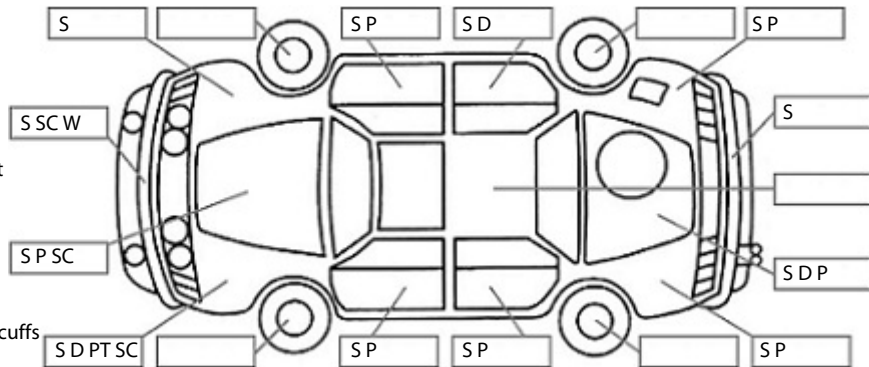

Key:

- S = scratch
- D = dent
- R = rust
- PT = paint defect
- C = crack
- P = pin dent
- * = decals
- SC = stone chips
- W = significant scuffs

Body Inspection Comments

Note: some defects & blemishes may not be displayed in the diagram