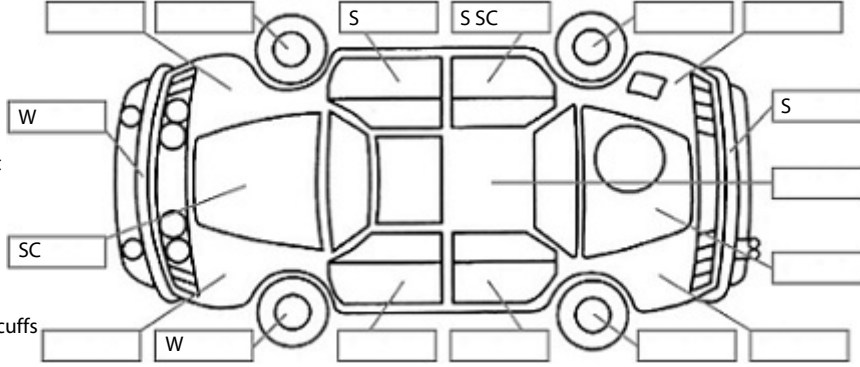

Key:

- S = scratch
- D = dent
- R = rust
- PT = paint defect
- C = crack
- P = pin dent
- * = decals
- SC = stone chips
- W = significant scuffs

Body Inspection Comments

Note: some defects & blemishes may not be displayed in the diagram

Engine Timing Mechanism: Timing Chain
Evidence of Cam Belt Replacement: Not Applicable Kms:

	Pass	Fail	N/A
Engine			
Oil level	✓		
Smoke & fumes	✓		
Performance	✓		
Noise	✓		
Cooling System			
Coolant condition	✓		
Performance	✓		
Radiator / Hoses (visual)	✓		
Transmission			
Operation	✓		
Noise	✓		
Clutch			✓
CV joints	✓		
Wheel bearings	✓		
Brakes			
Performance	✓		
Hand Brake	✓		
Tyres (lowest observed tread depth of tyres)			
Left front	7	mm	
Right front	5	mm	
Left rear	7	mm	
Right rear	8	mm	
Spare	Yes		
Suspension			
Suspension performance	✓		
Steering performance	✓		
Shock absorbers	✓		
Air Conditioning / Heater			
Operation	✓		
Electrical / Accessories			
Head lights	✓		
Tail lights	✓		
Indicators	✓		
Dashboard warning lights	✓		
Wipers (front & rear)	✓		
Window winder FL	✓		
Window winder FR	✓		
Window winder RL	✓		
Window winder RR	✓		
Rear view mirrors	✓		
Radio (basic test only)	✓		
CD (basic test only)			✓
Number of keys	1		
Central locking	✓		
Remote locking	✓		
Sat. Nav. (basic test only)			✓
Reversing camera	✓		