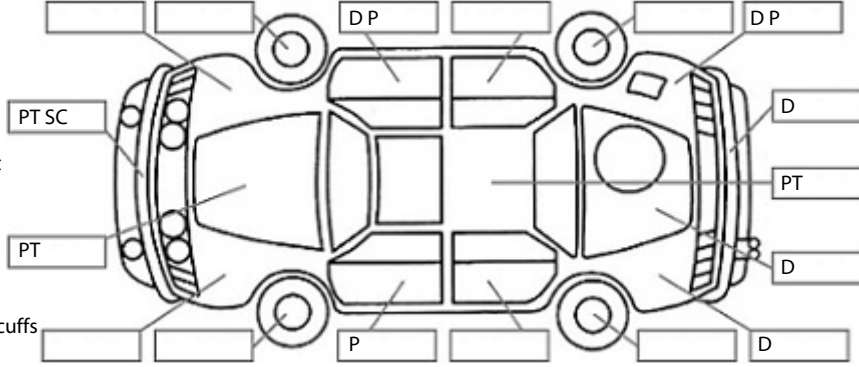

**Key:**

- S = scratch
- D = dent
- R = rust
- PT = paint defect
- C = crack
- P = pin dent
- \* = decals
- SC = stone chips
- W = significant scuffs

Note: some defects & blemishes may not be displayed in the diagram

**Body Inspection Comments**

Aftermarket dash switches  
W/S A pillars and roof edges rust and chip out of CVA  
Headliner material worn  
Right taillight crack

Conditions During Body Inspection: Dry

**Under Carriage & Under Bonnet Inspection Comments**

Engine ticking  
Brakes requires moderate to heavy pedal pressure  
Right dash cupholder trim broken.

Road Conditions During Test Drive: Dry

Engine Timing Mechanism: Cambelt  
Evidence of Cam Belt Replacement: Yes      Kms: 293,892