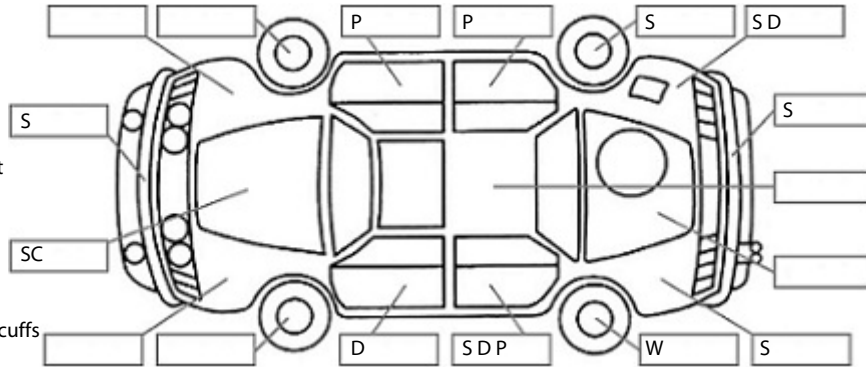

Key:

- S = scratch
- D = dent
- R = rust
- PT = paint defect
- C = crack
- P = pin dent
- * = decals
- SC = stone chips
- W = significant scuffs

Body Inspection Comments

Note: some defects & blemishes may not be displayed in the diagram

Engine Timing Mechanism: Timing Chain
 Evidence of Cam Belt Replacement: Not Applicable Kms:

	Pass	Fail	N/A
Engine			
Oil level	✓		
Smoke & fumes	✓		
Performance	✓		
Noise	✓		
Cooling System			
Coolant condition	✓		
Performance	✓		
Radiator / Hoses (visual)	✓		
Transmission			
Operation	✓		
Noise	✓		
Clutch			✓
CV joints	✓		
Wheel bearings	✓		
Brakes			
Performance	✓		
Hand Brake	✓		
Tyres (lowest observed tread depth of tyres)			
Left front	5.0	mm	
Right front	5.0	mm	
Left rear	7	mm	
Right rear	7	mm	
Spare	Yes		
Suspension			
Suspension performance	✓		
Steering performance	✓		
Shock absorbers	✓		
Air Conditioning / Heater			
Operation	✓		
Electrical / Accessories			
Head lights	✓		
Tail lights	✓		
Indicators	✓		
Dashboard warning lights	✓		
Wipers (front & rear)	✓		
Window winder FL	✓		
Window winder FR	✓		
Window winder RL	✓		
Window winder RR	✓		
Rear view mirrors	✓		
Radio (basic test only)	✓		
CD (basic test only)			✓
Number of keys	2		
Central locking	✓		
Remote locking	✓		
Sat. Nav. (basic test only)			✓
Reversing camera	✓		