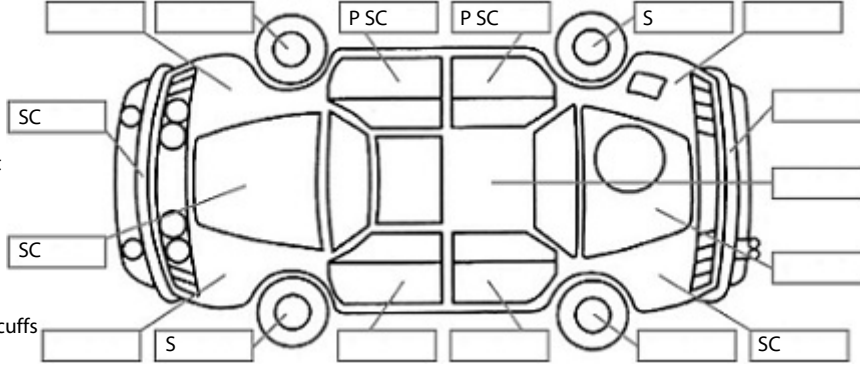

Make: BMW	Model: 1 Series	Body Style: Hatchback
Year: 2016	Registration: KCT178	Reg Expiry: 05 Mar 2025
WoF Expiry: 21 May 2025	Odometer: 139,454 Kms	Good No: 25737549
VIN: WBA1S320605E77760	Next Service: 149500	Service History: No

Key:

- S = scratch
- D = dent
- R = rust
- PT = paint defect
- C = crack
- P = pin dent
- * = decals
- SC = stone chips
- W = significant scuffs

Body Inspection Comments

Note: some defects & blemishes may not be displayed in the diagram

Engine Timing Mechanism: Timing Chain
Evidence of Cam Belt Replacement: Not Applicable Kms:

	Pass	Fail	N/A
Engine			
Oil level	✓		
Smoke & fumes	✓		
Performance	✓		
Noise	✓		
Cooling System			
Coolant condition	✓		
Performance	✓		
Radiator / Hoses (visual)	✓		
Transmission			
Operation	✓		
Noise	✓		
Clutch			✓
CV joints	✓		
Wheel bearings	✓		
Brakes			
Performance	✓		
Hand Brake	✓		
Tyres (lowest observed tread depth of tyres)			
Left front	7.5	mm	
Right front	7.3	mm	
Left rear	3.5	mm	
Right rear	4.5	mm	
Spare	N/A		
Suspension			
Suspension performance	✓		
Steering performance	✓		
Shock absorbers	✓		
Air Conditioning / Heater			
Operation	✓		
Electrical / Accessories			
Head lights	✓		
Tail lights	✓		
Indicators	✓		
Dashboard warning lights	✓		
Wipers (front & rear)	✓		
Window winder FL	✓		
Window winder FR	✓		
Window winder RL	✓		
Window winder RR	✓		
Rear view mirrors	✓		
Radio (basic test only)	✓		
CD (basic test only)	✓		
Number of keys	2		
Central locking	✓		
Remote locking	✓		
Sat. Nav. (basic test only)	✓		
Reversing camera	✓		